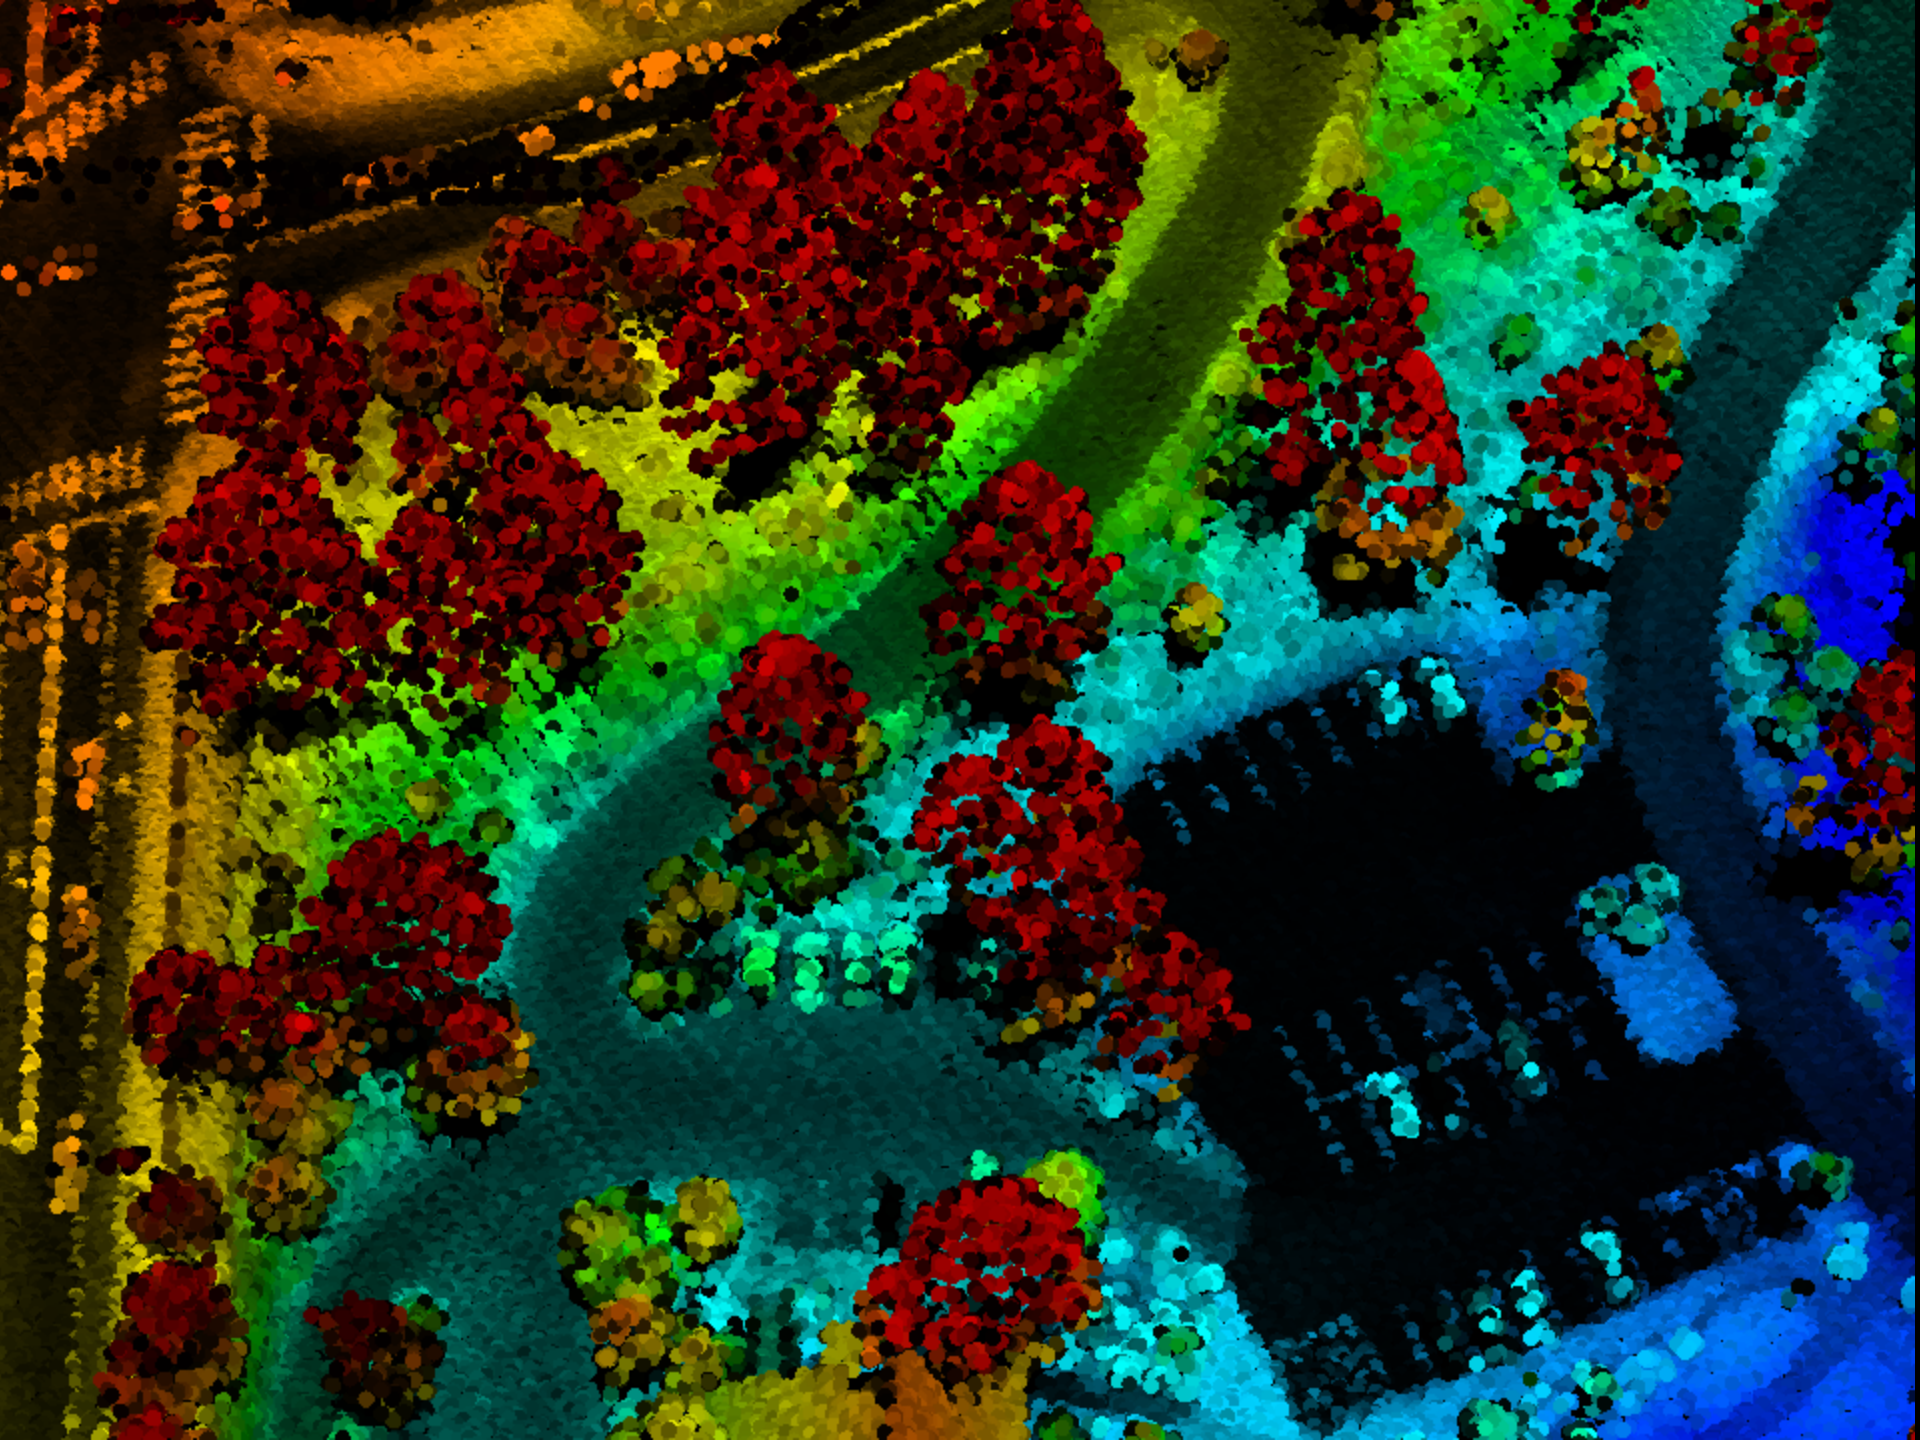

The 8 spectral bands of WorldView-2

LIDAR

Light Detection And Ranging

WS-103

Cybernetically Augmented War Shark

KEVIN • COSTNER

All his life, Ray Kinsella was searching for his dreams.
Then one day, his dreams came looking for him.

TM, © 1989 GORGON CINEMAS, INC. ALL RIGHTS RESERVED.

PIER ALLEN ROBINSON

With Bare Ground
Topography

A B C D E F G H I J

With Topography
Removed

A B C D E F G H I J

Way

Cole Circle