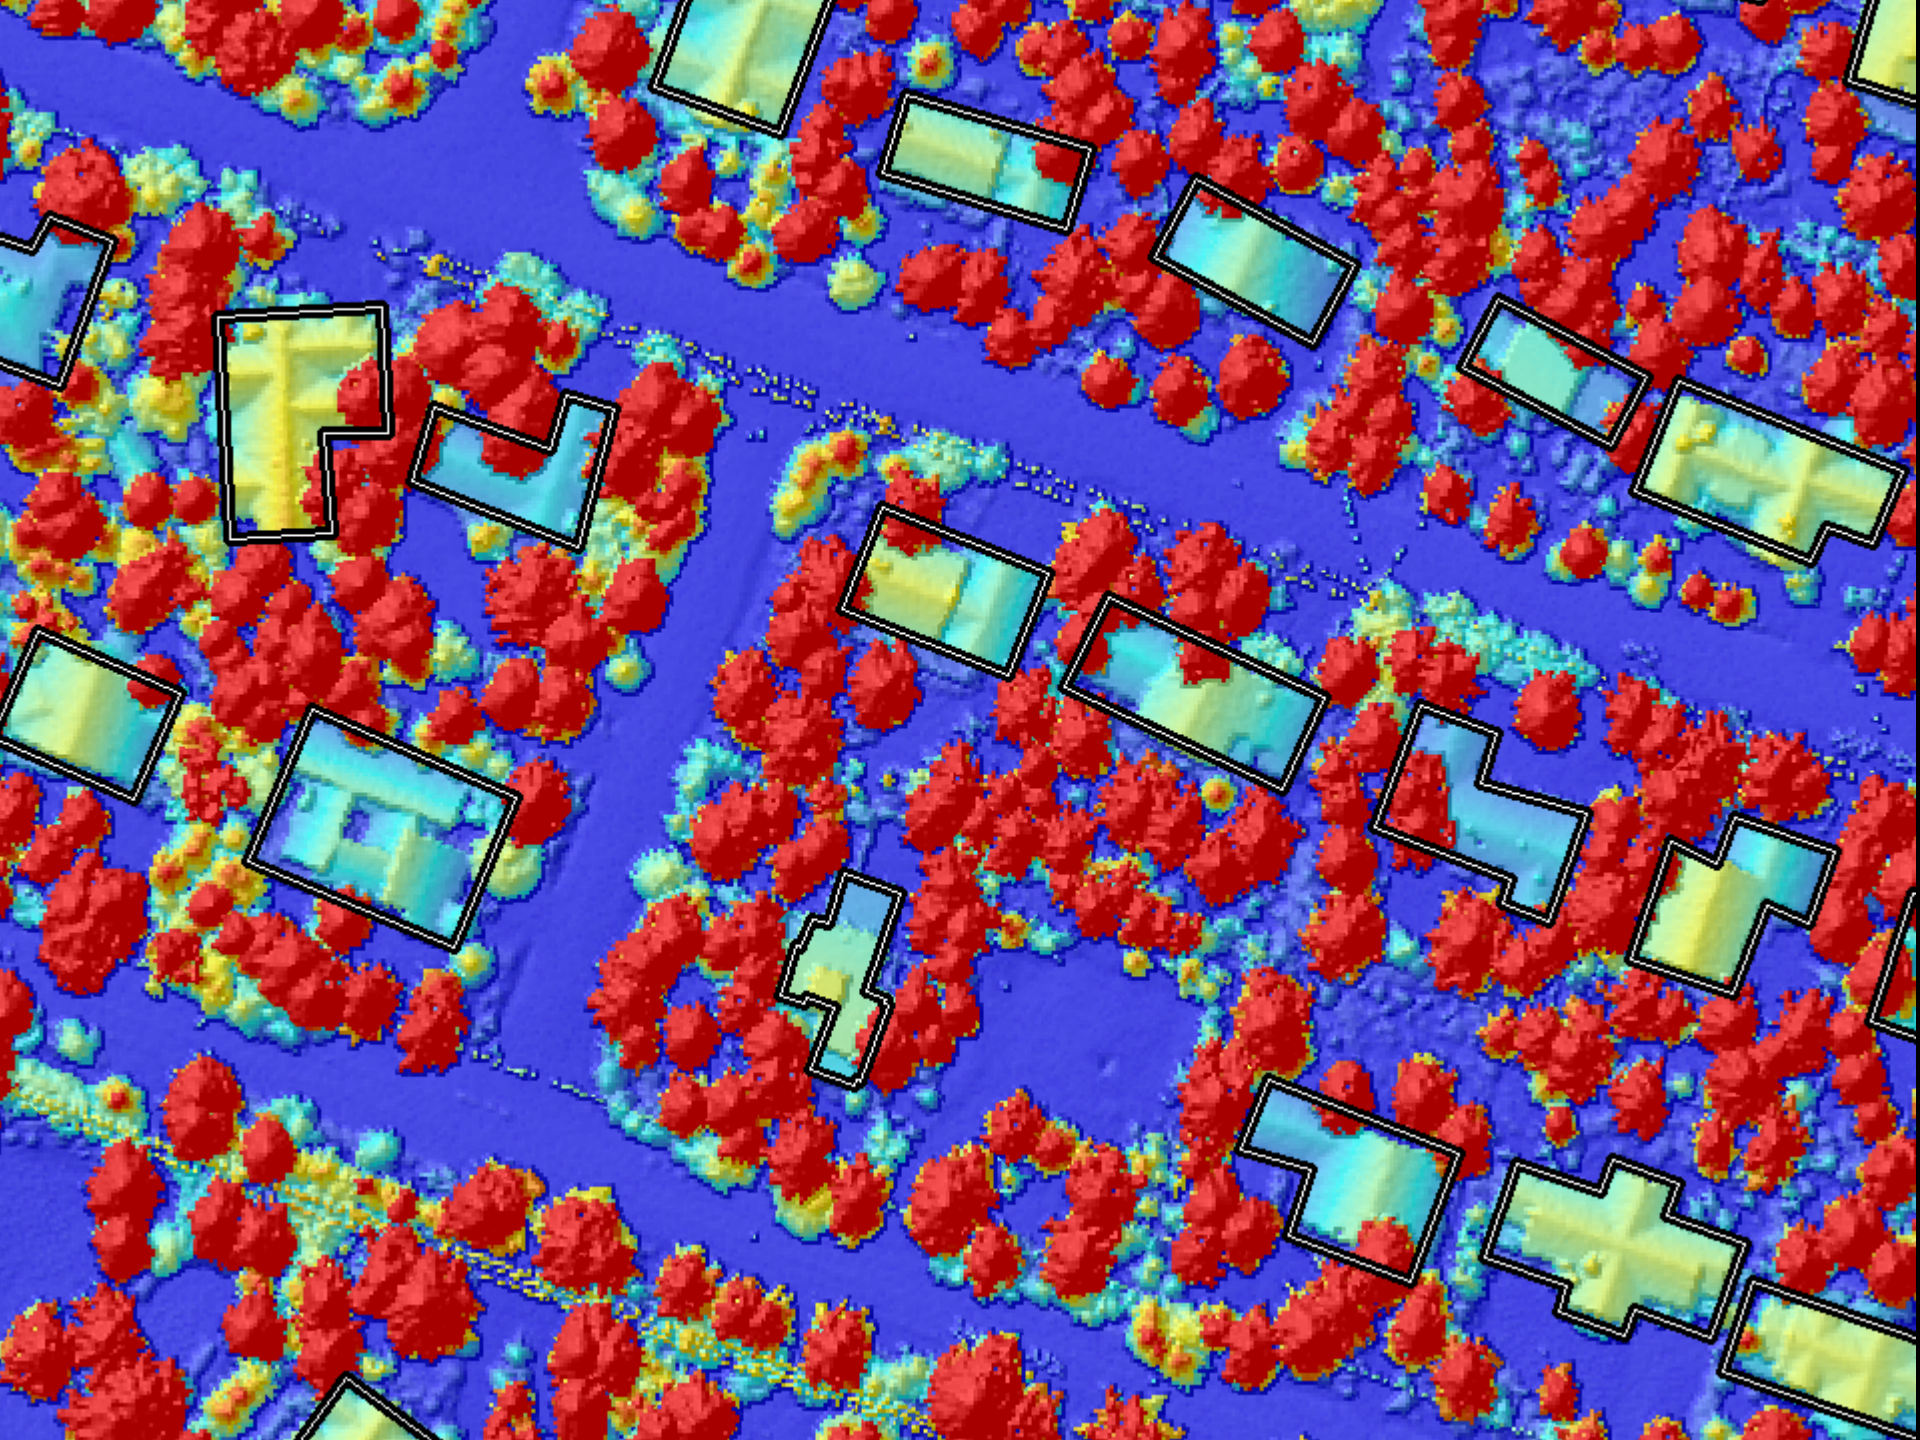

TM, © 1989 GORGON CINEMAS, INC. ALL RIGHTS RESERVED.

PIER ALLEN ROBINSON

With Bare Ground
Topography

A B C D E F G H I J

With Topography
Removed

A B C D E F G H I J

Way

Cole Circle

Dale Dr

First Creek

Suc

Silver

Ponderosa Ave

Logpole Dr

Red Cedar Dr

Vue Ct