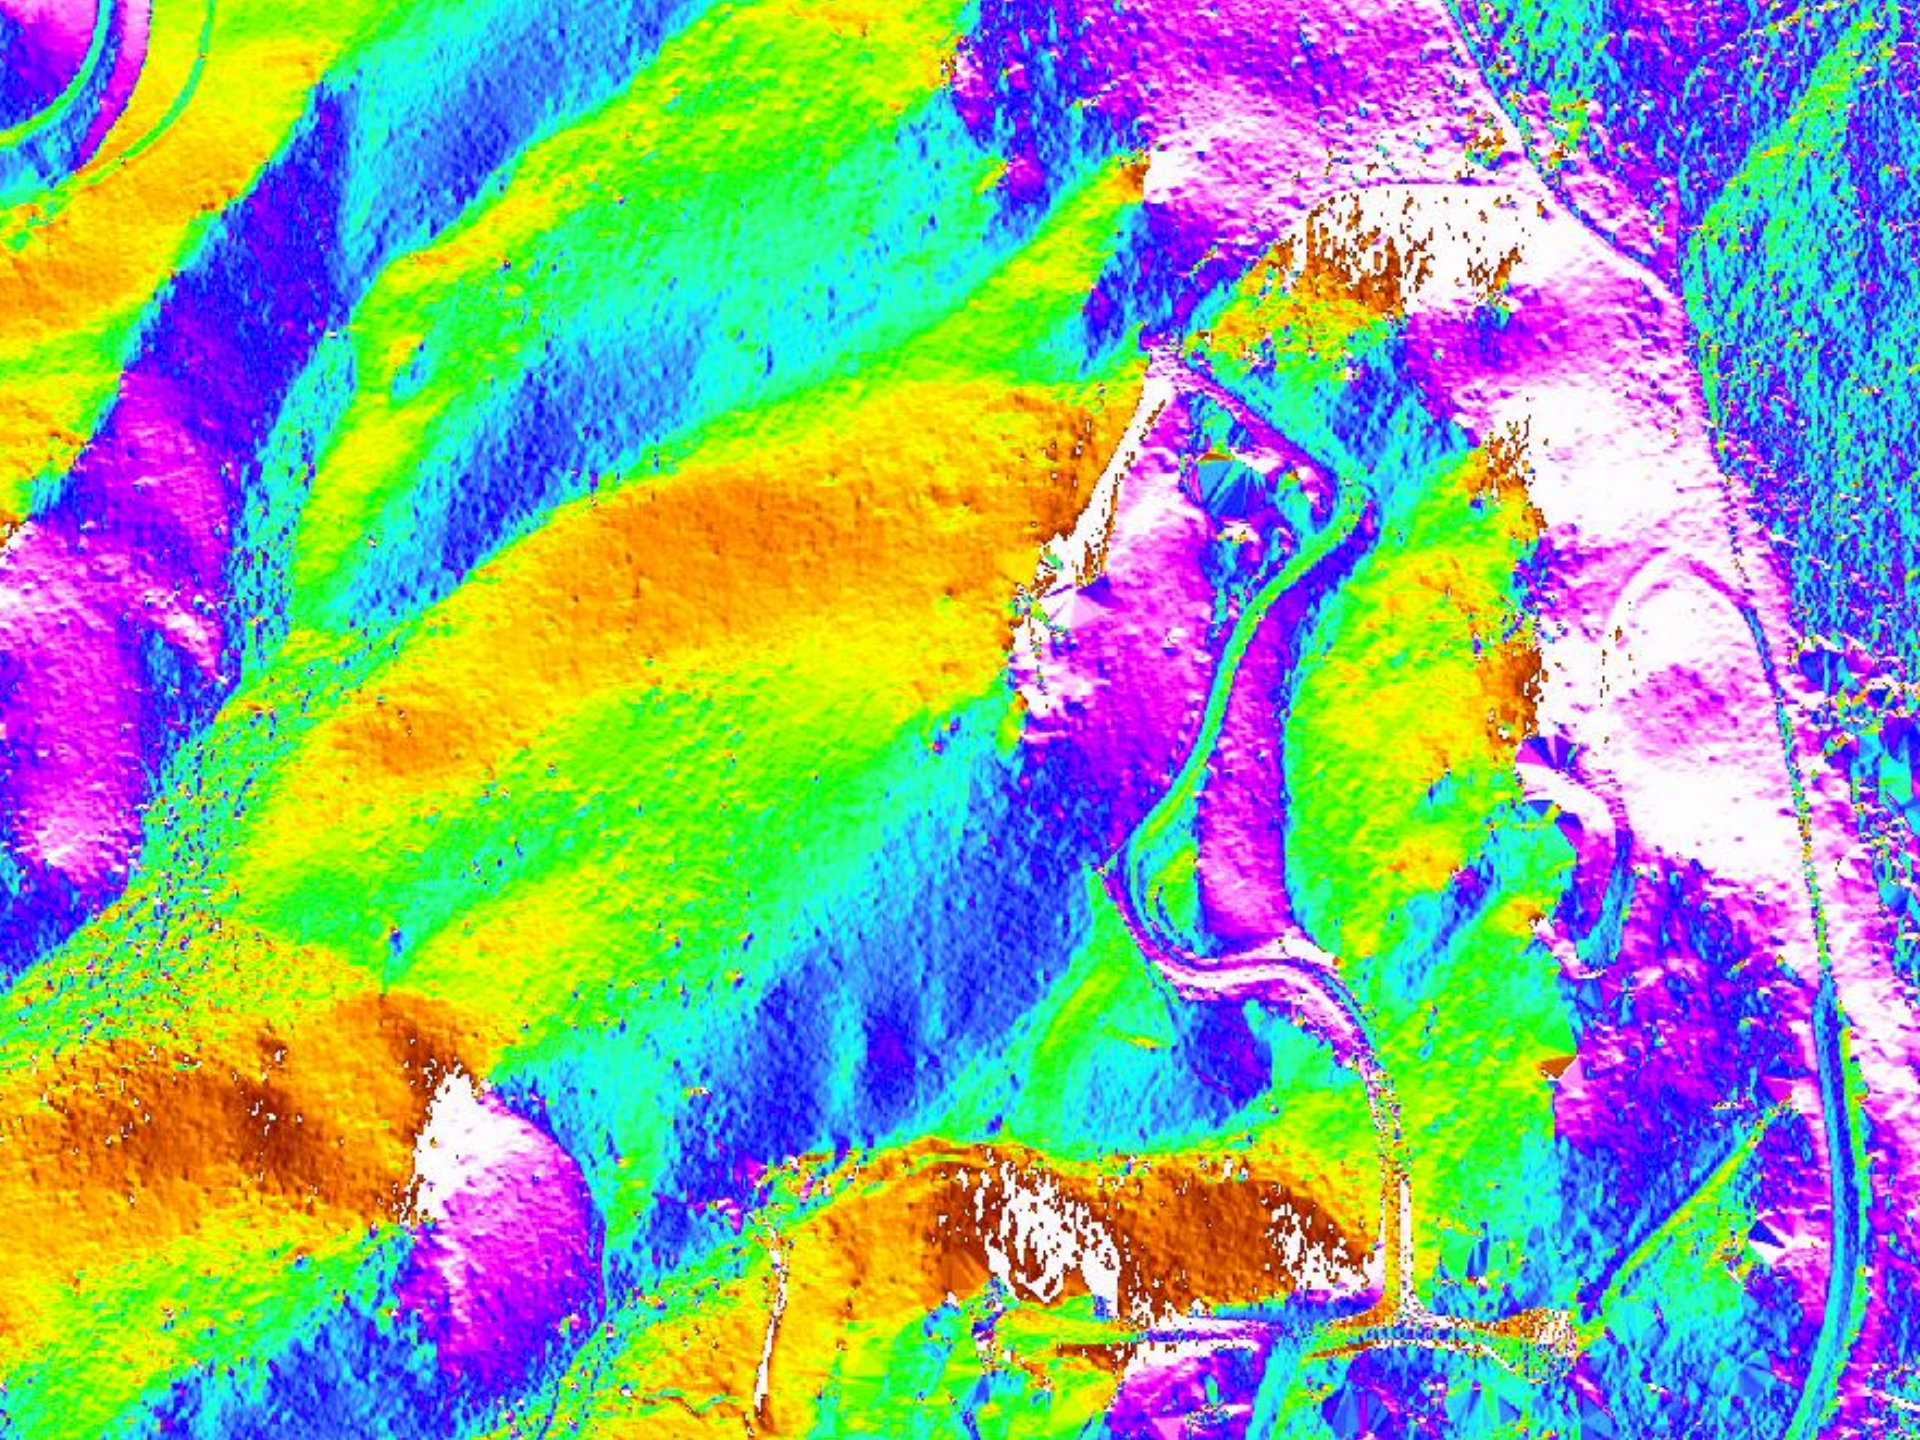

TM, © 1989 GORGON CINEMAS, INC. ALL RIGHTS RESERVED.

PIER ALLEN ROBINSON

With Bare Ground
Topography

A B C D E F G H I J

With Topography
Removed

A B C D E F G H I J

Way

Cole Circle