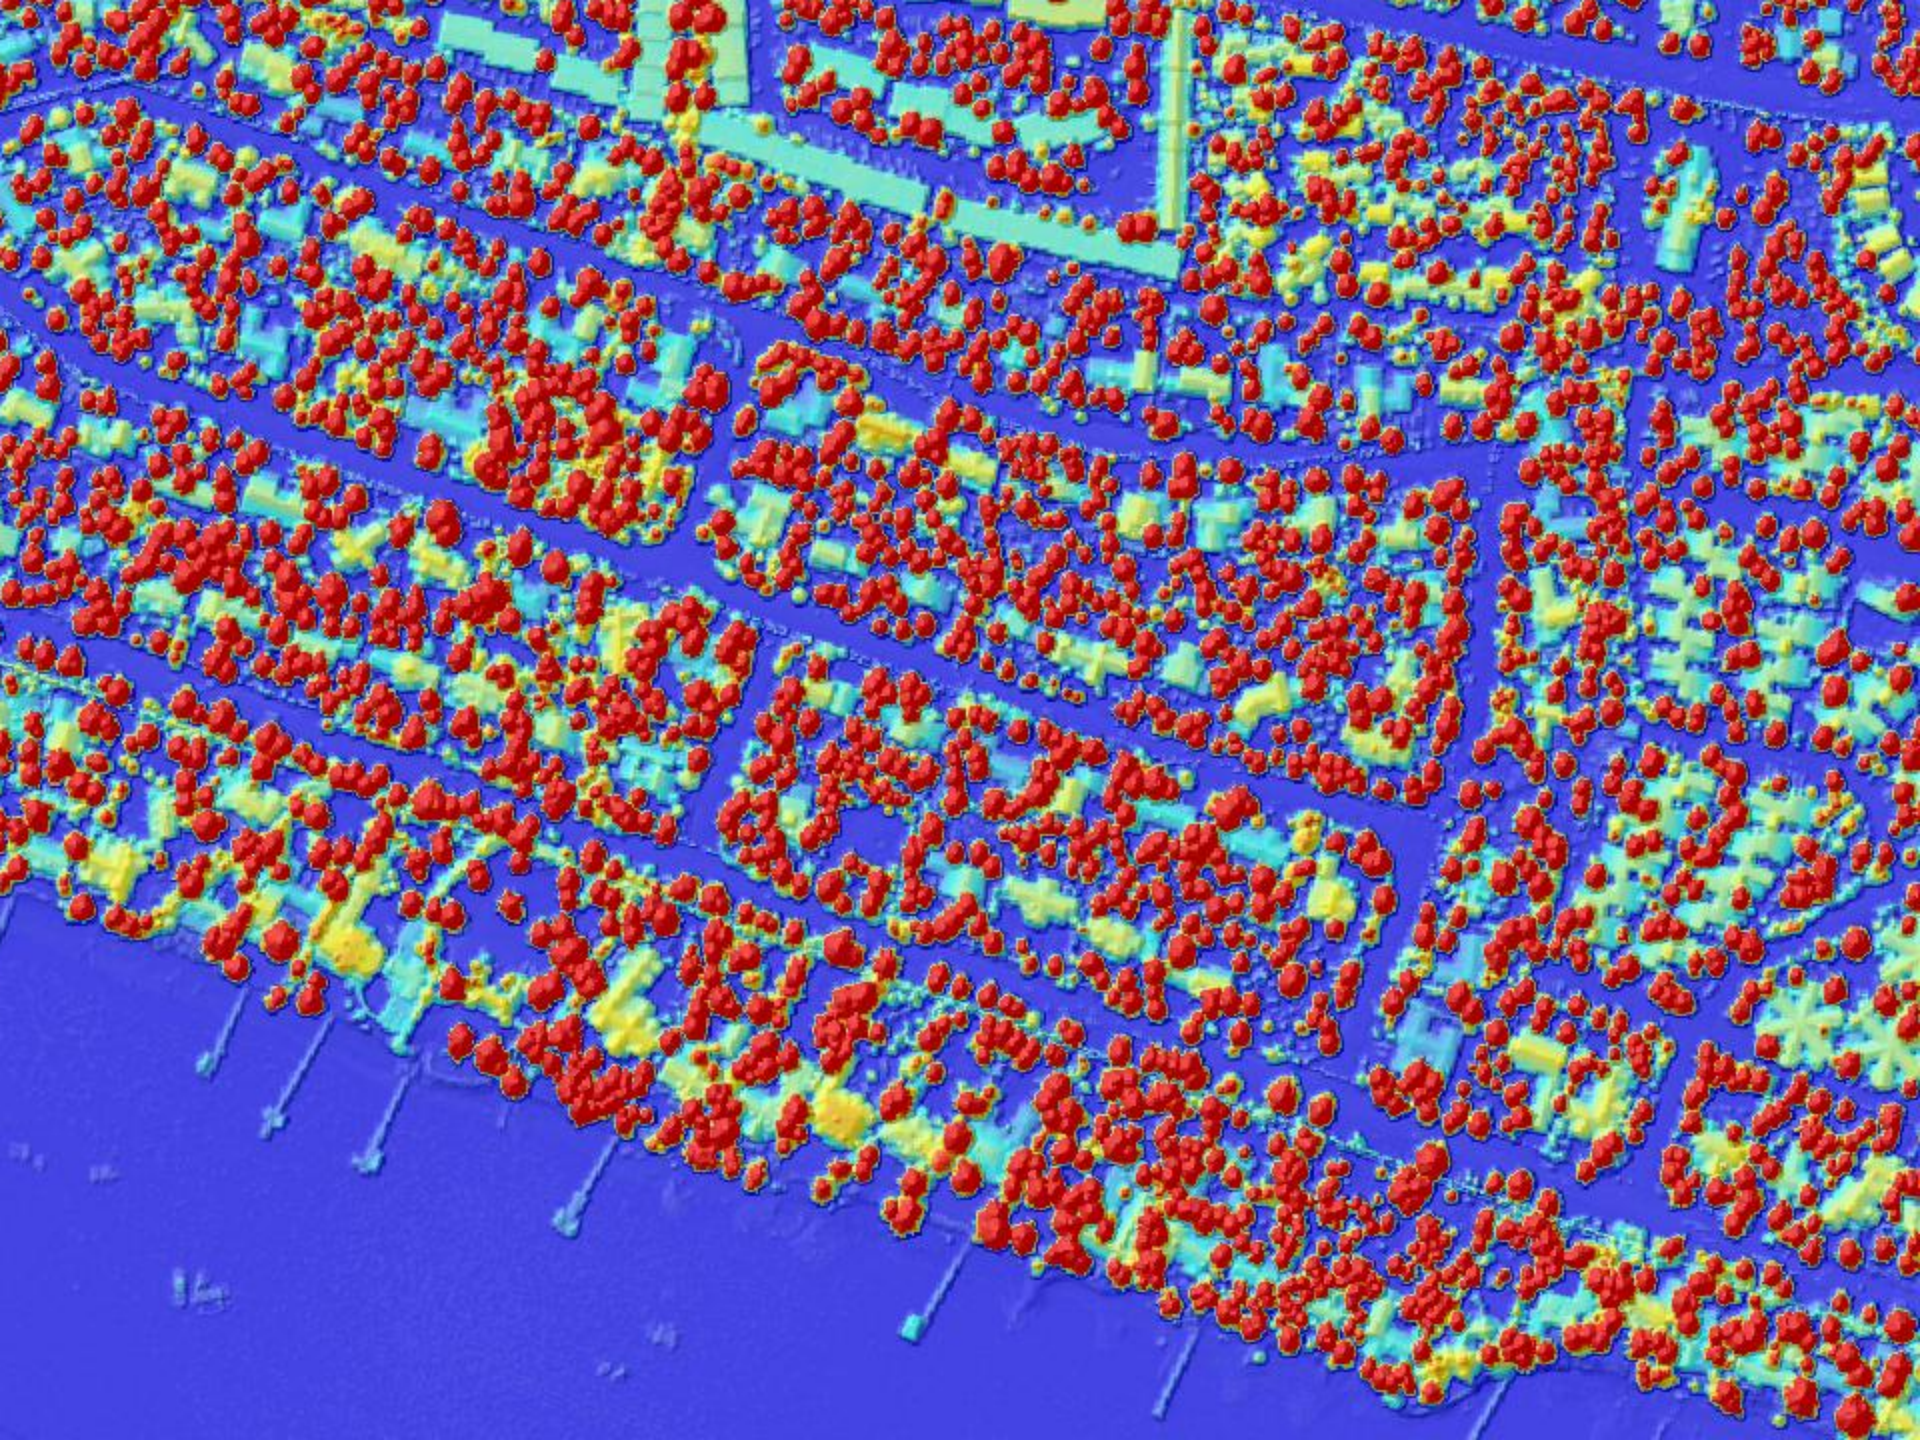

TM, © 1989 GORGON CINEMAS, INC. ALL RIGHTS RESERVED.

PIER ALLEN ROBINSON

With Bare Ground
Topography

A B C D E F G H I J

With Topography
Removed

A B C D E F G H I J

Way

Cole Circle

Dale Dr

First Creek

Suc

Silver

Ponderosa Ave

Logpole Dr

Red Cedar Dr

Vue Ct