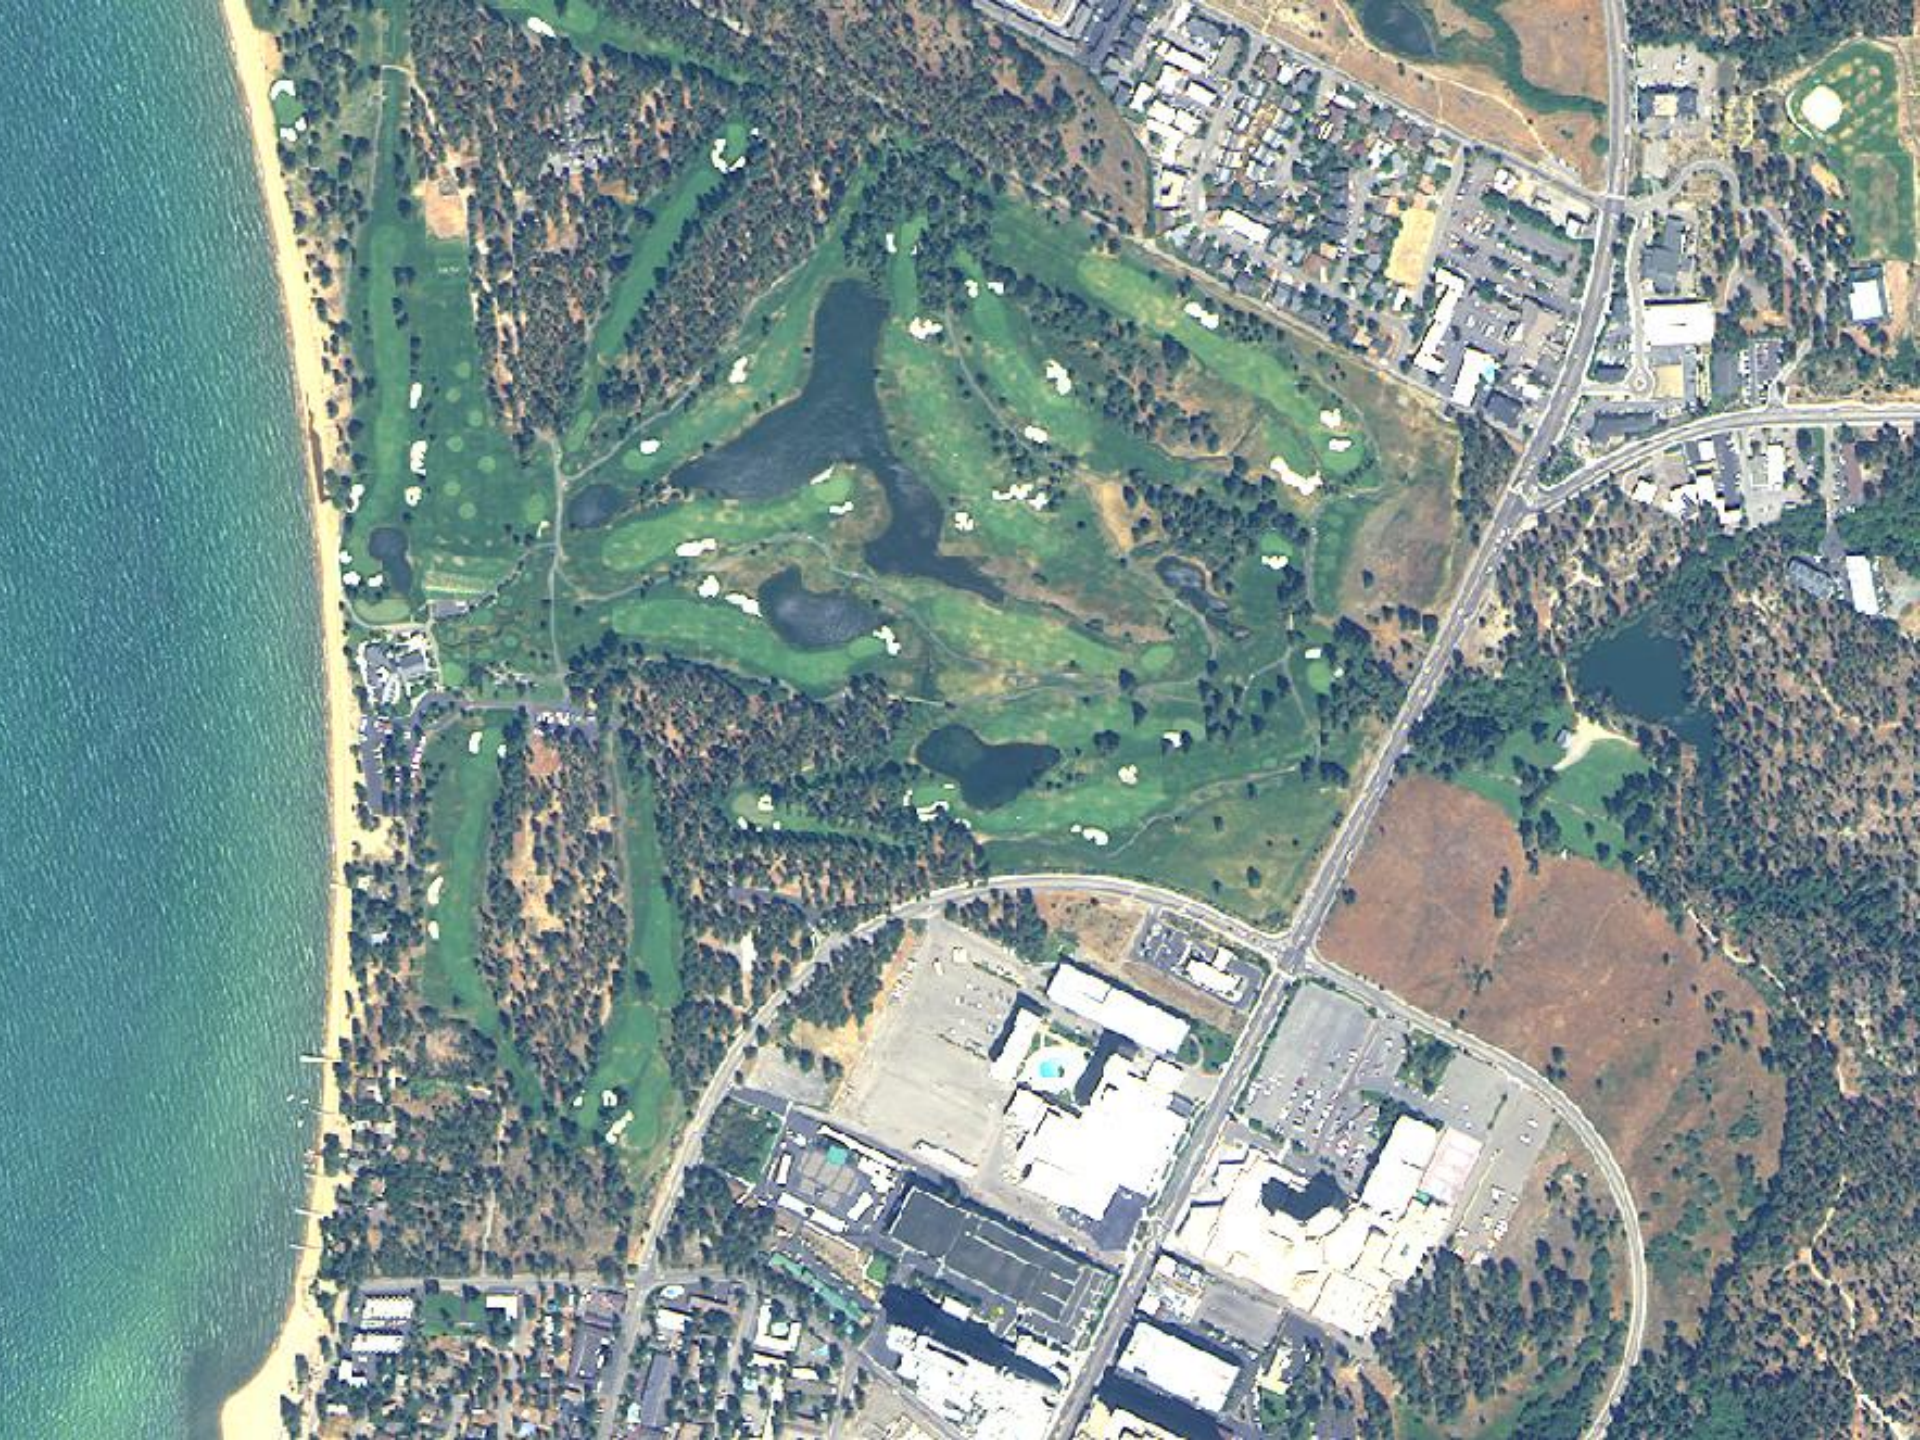

LiDAR and Multispectral Imagery for the Tahoe Basin

Tahoe Science Conference

May 23, 2012

Jarlath O'Neil-Dunne

HIGH SCHOOL

Physics

WATCH HIGH SCHOOL MUSICAL ON DISNEY CHANNEL!

Electromagnetic Spectrum

The 8 spectral bands of WorldView-2

LIDAR

Light Detection And Ranging

WS-103

Cybernetically Augmented War Shark

KEVIN • COSTNER

All his life, Ray Kinsella was searching for his dreams.
Then one day, his dreams came looking for him.