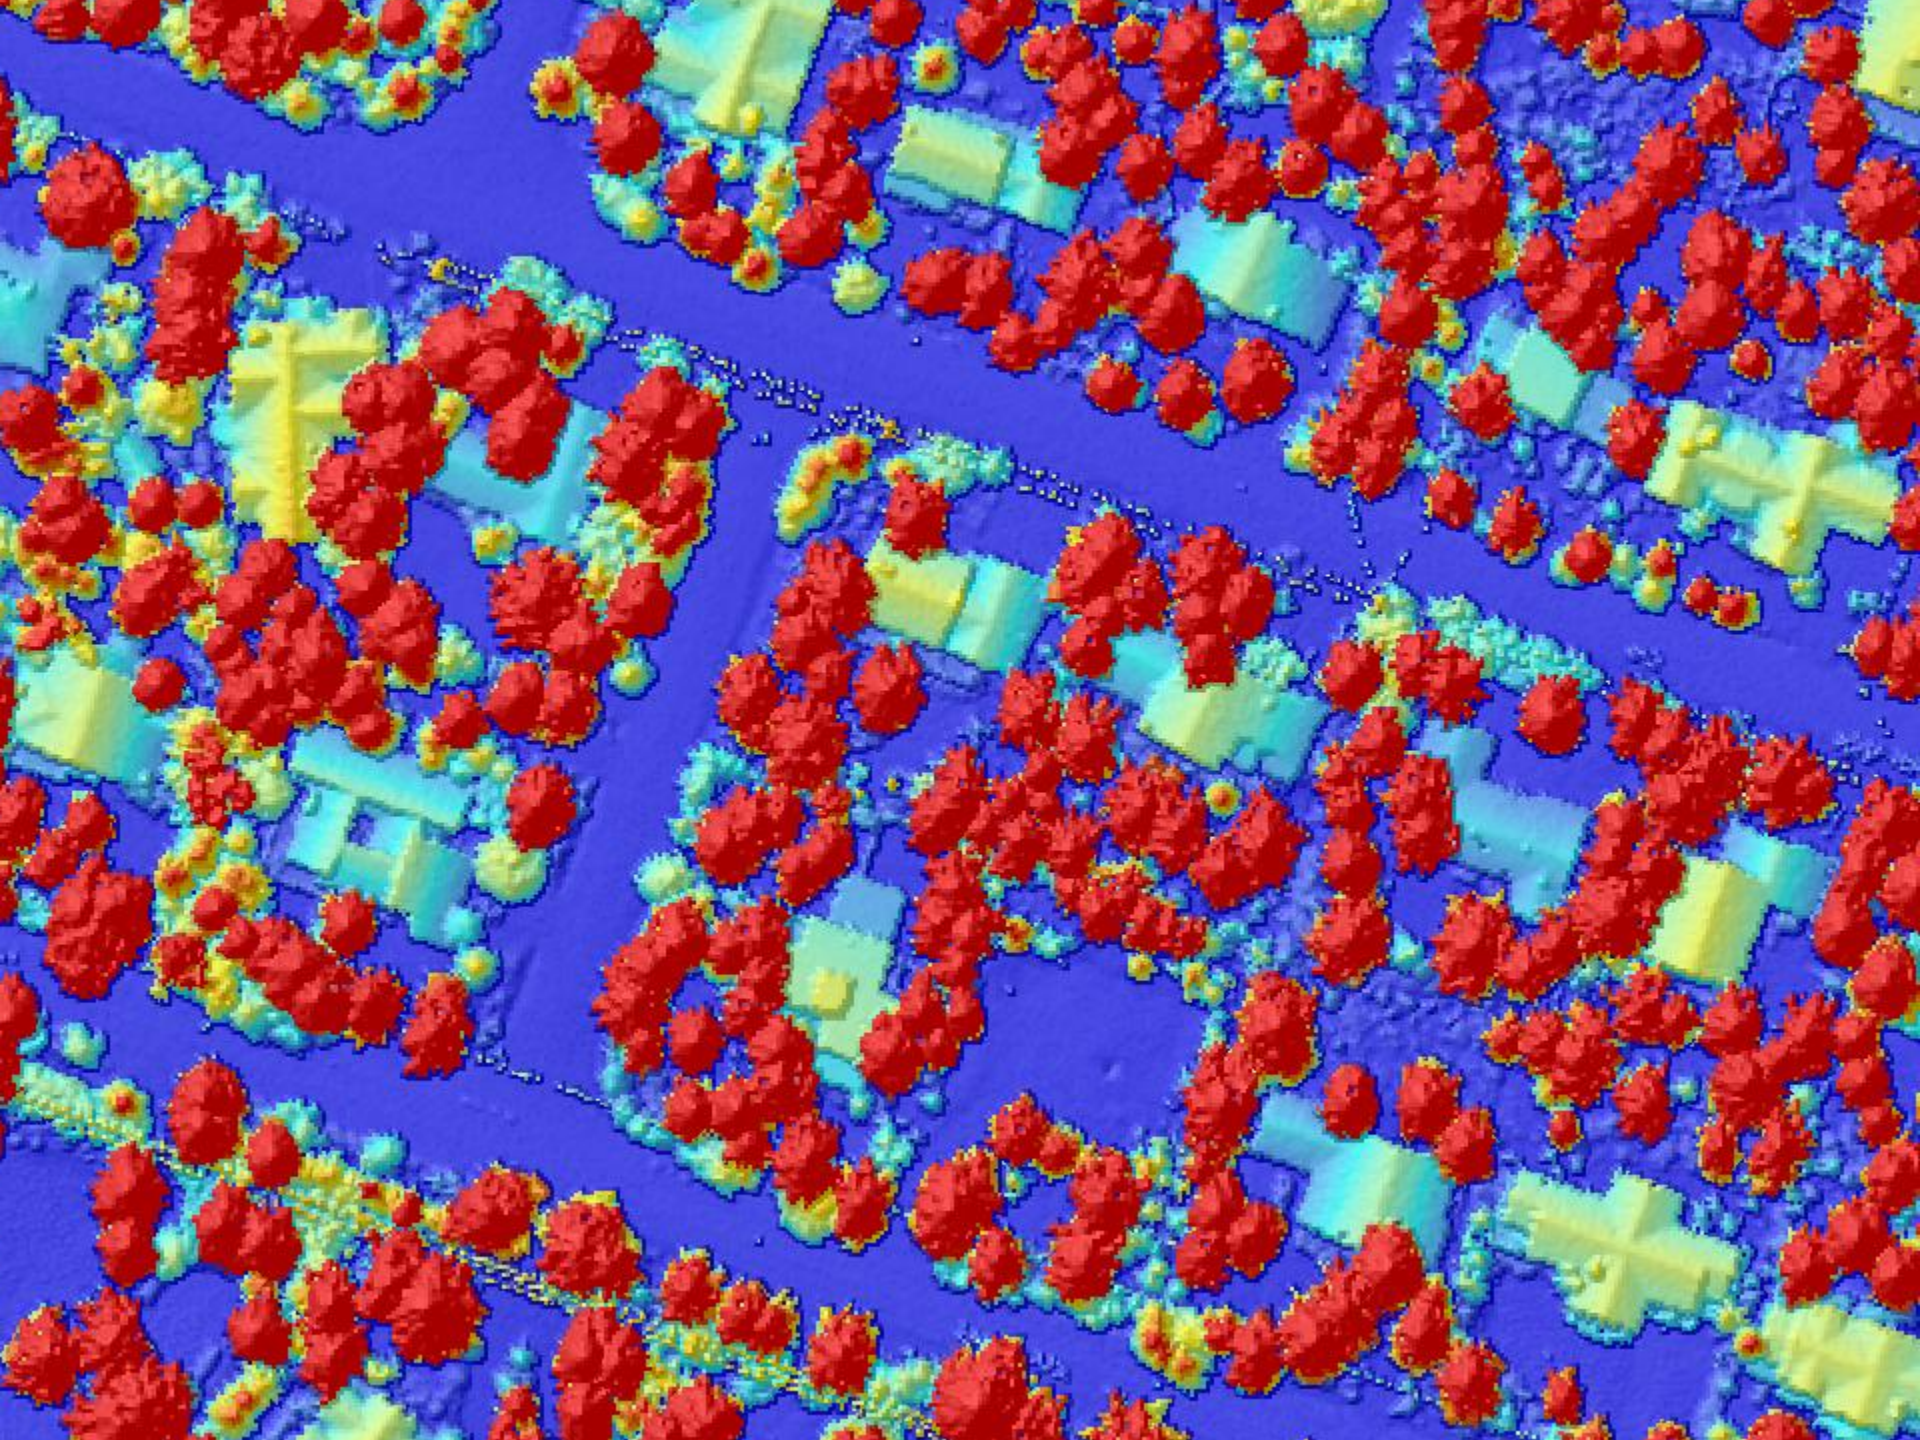

TM, © 1989 GORGON CINEMAS, INC. ALL RIGHTS RESERVED.

PIER ALLEN ROBINSON

With Bare Ground
Topography

A B C D E F G H I J

With Topography
Removed

A B C D E F G H I J

Way

Cole Circle

Dale Dr

First Creek

Suc

Silver

Ponderosa Ave

Logpole Dr

Red Cedar Dr

Vue Ct