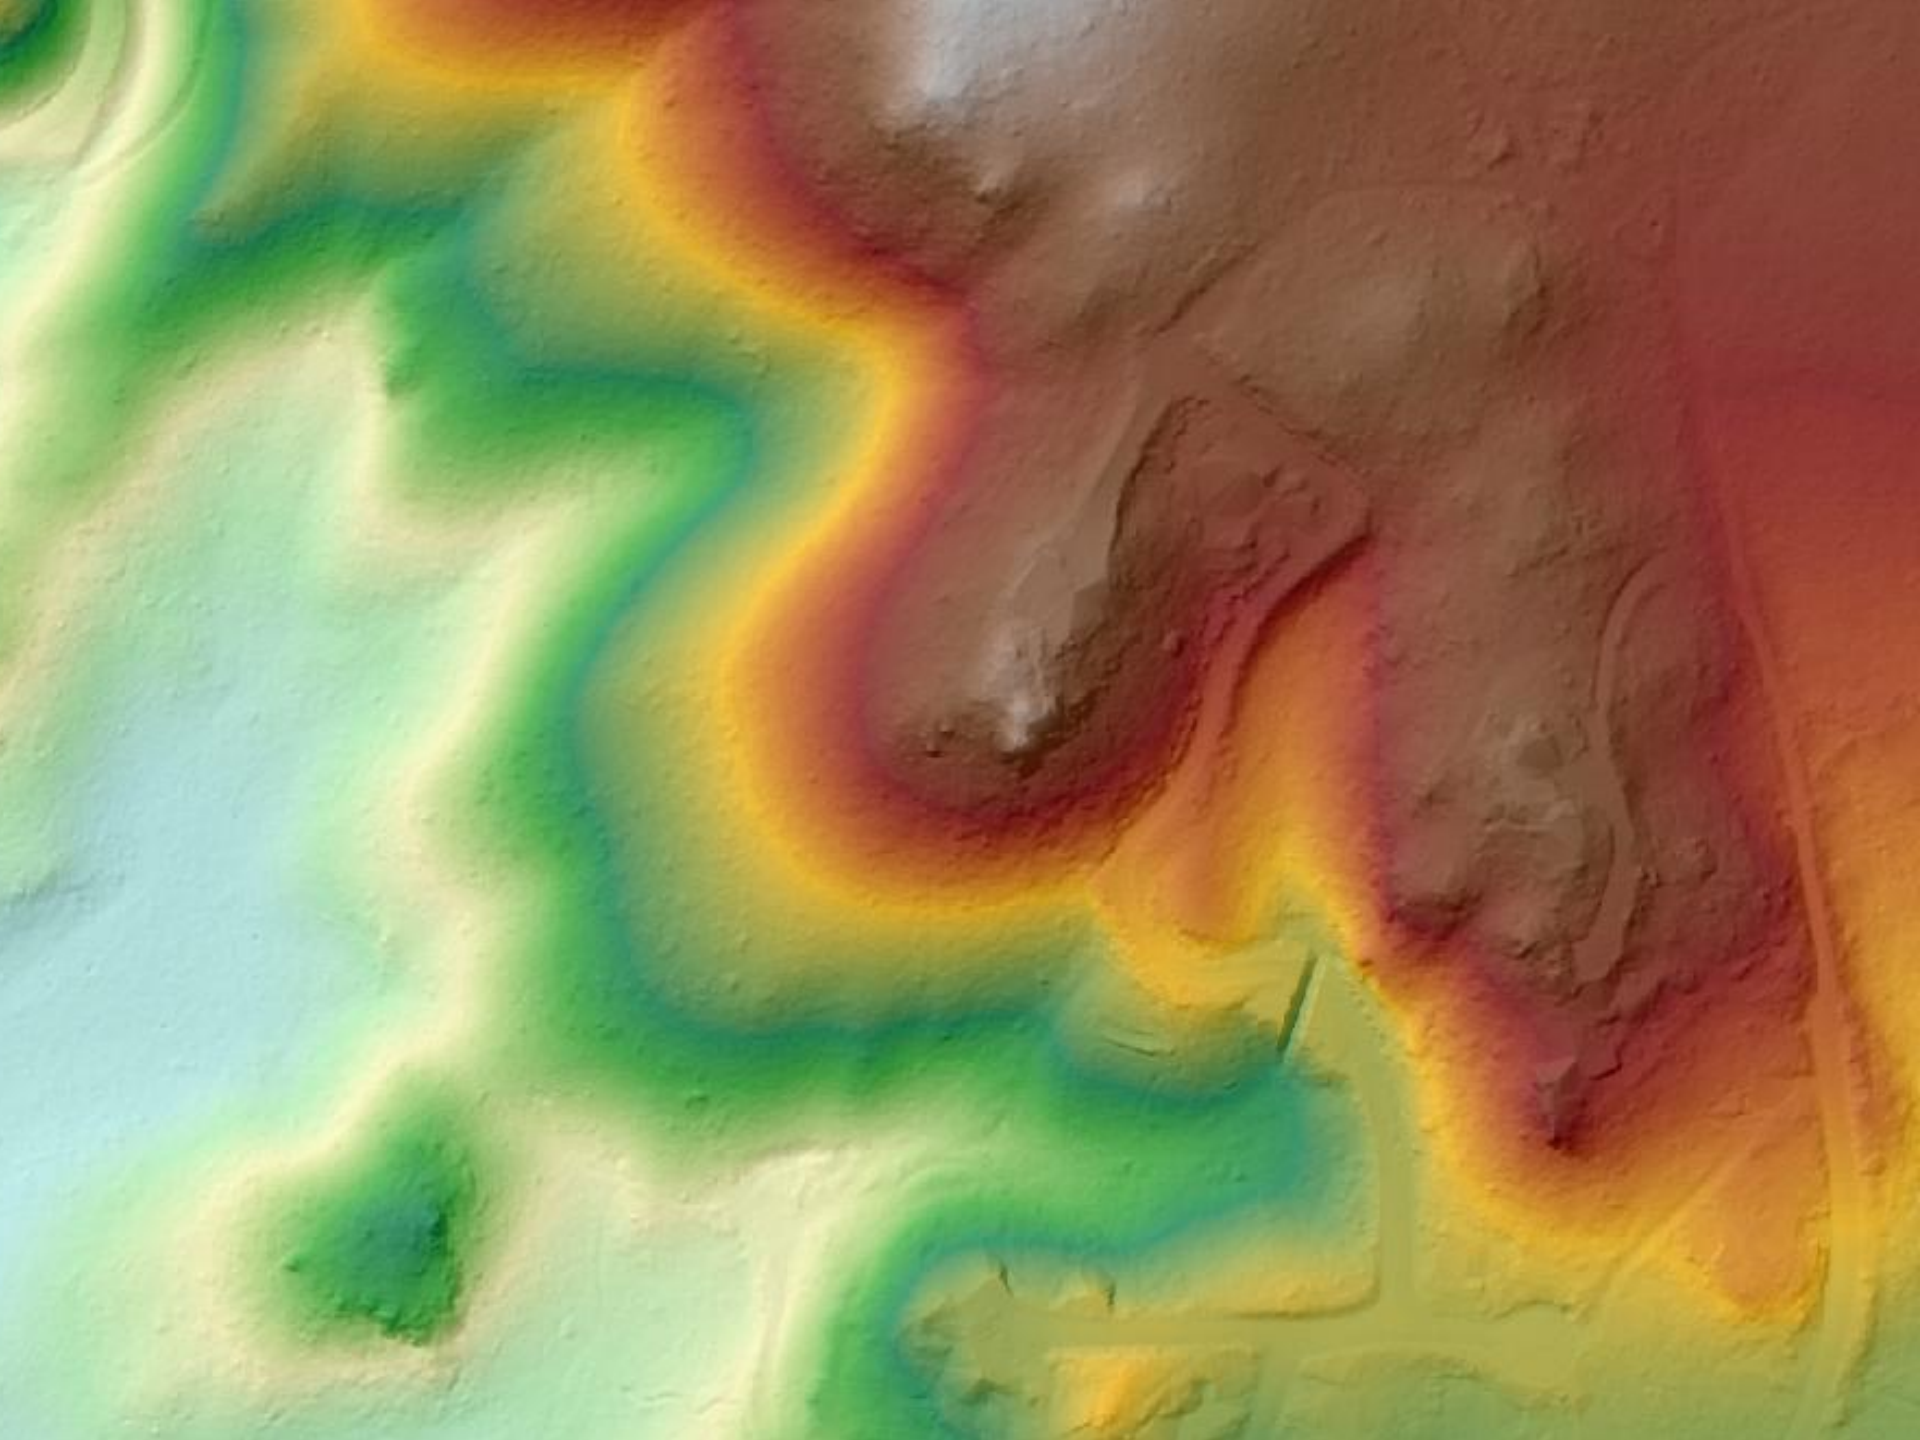

TM, © 1989 GORGON CINEMAS, INC. ALL RIGHTS RESERVED.

PIER ALLEN ROBINSON

With Bare Ground
Topography

A B C D E F G H I J

With Topography
Removed

A B C D E F G H I J

Way

Cole Circle

Dale Dr

First Creek

Suc

Silver

Ponderosa Ave

Logpole Dr

Red Cedar Dr

Vue Ct