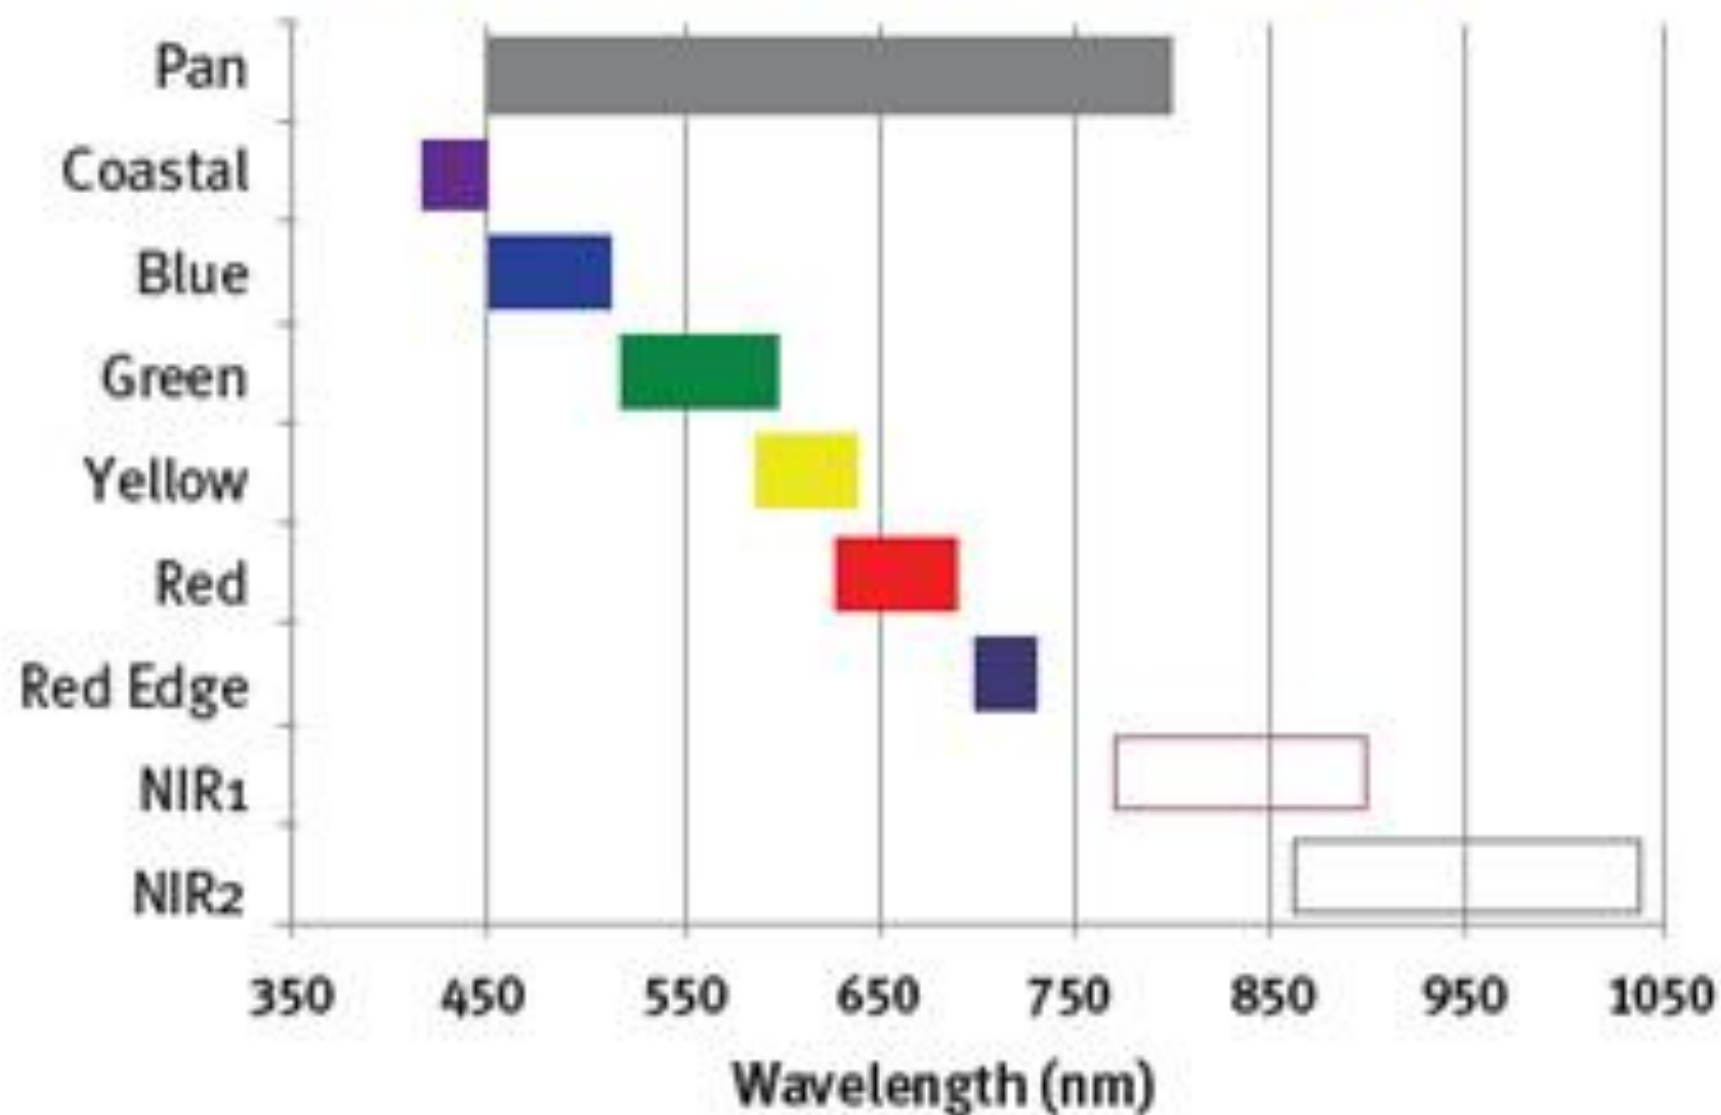

LiDAR and Multispectral Imagery for the Tahoe Basin

Tahoe Science Conference

May 23, 2012

Jarlath O'Neil-Dunne

HIGH SCHOOL

Physics

WATCH HIGH SCHOOL MUSICAL ON DISNEY CHANNEL!

Electromagnetic Spectrum

The 8 spectral bands of WorldView-2

LIDAR

Light Detection And Ranging

WS-103

Cybernetically Augmented War Shark

KEVIN • COSTNER

All his life, Ray Kinsella was searching for his dreams.
Then one day, his dreams came looking for him.