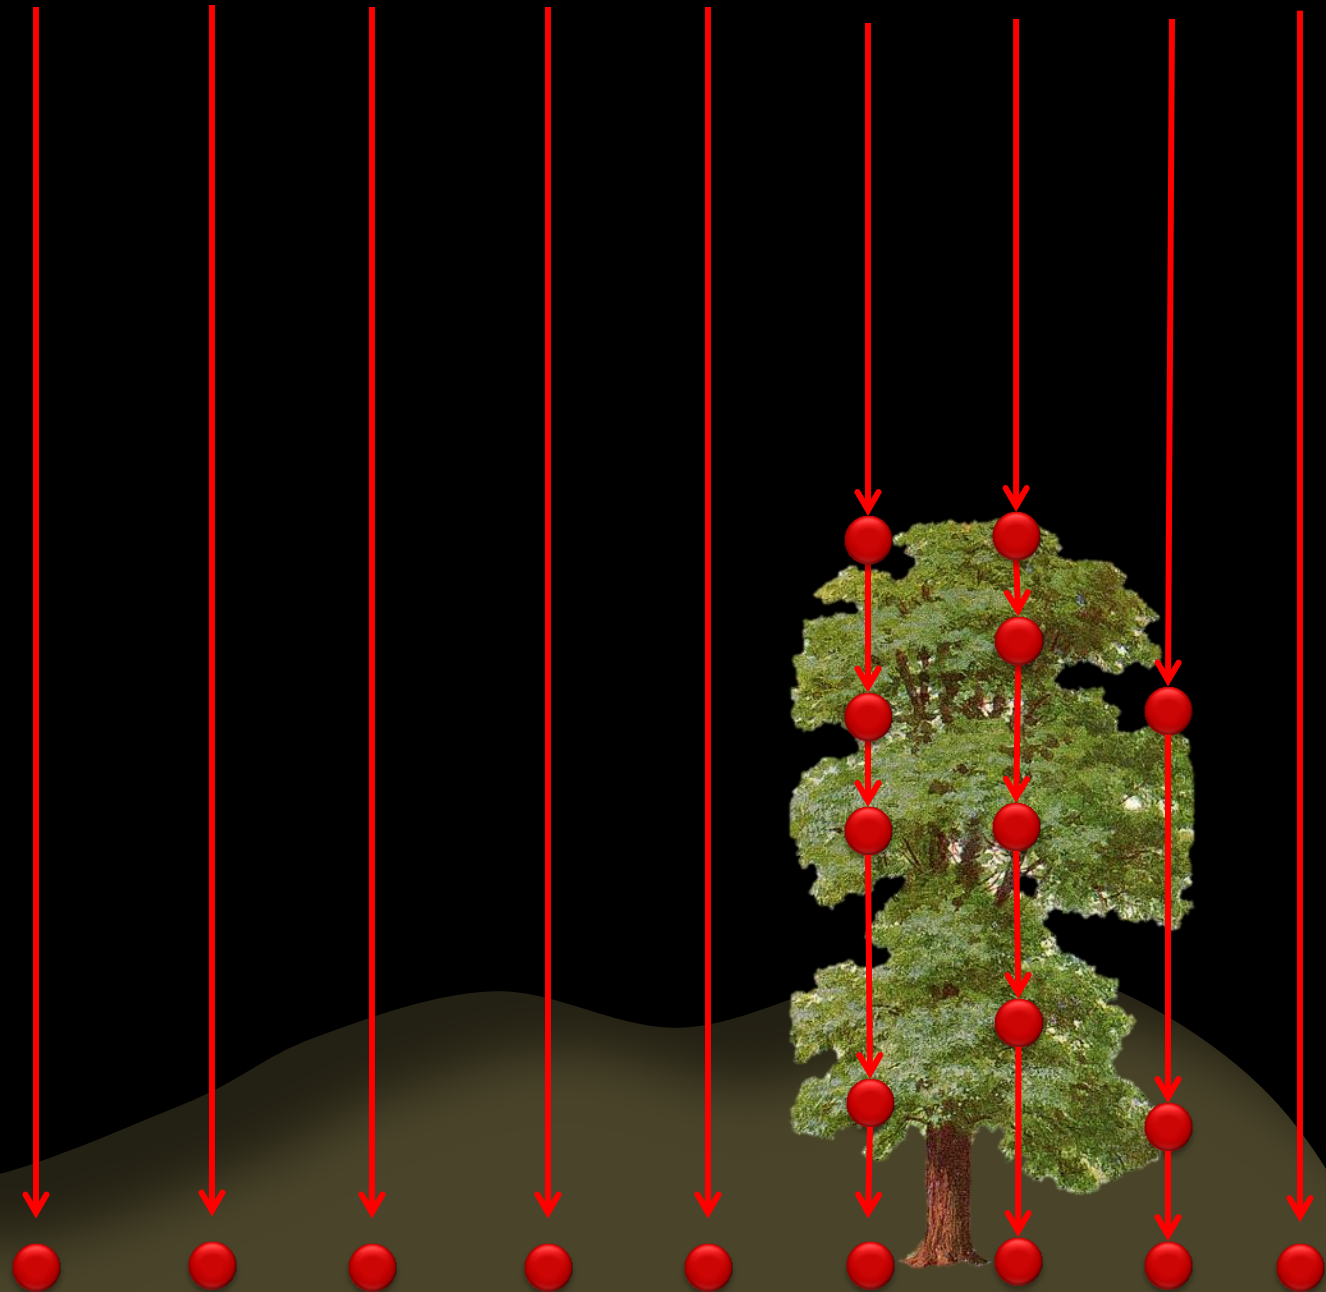

LiDAR and Multispectral Imagery for the Tahoe Basin

Tahoe Science Conference

May 23, 2012

Jarlath O'Neil-Dunne

HIGH SCHOOL

Physics

WATCH HIGH SCHOOL MUSICAL ON DISNEY CHANNEL!

Electromagnetic Spectrum

The 8 spectral bands of WorldView-2

LIDAR

Light Detection And Ranging

WS-103

Cybernetically Augmented War Shark

KEVIN • COSTNER

All his life, Ray Kinsella was searching for his dreams.
Then one day, his dreams came looking for him.

TM, © 1989 GORGON CINEMAS, INC. ALL RIGHTS RESERVED.

PIER ALLEN ROBINSON

With Bare Ground
Topography

A B C D E F G H I J

With Topography
Removed

A B C D E F G H I J

Way

Cole Circle