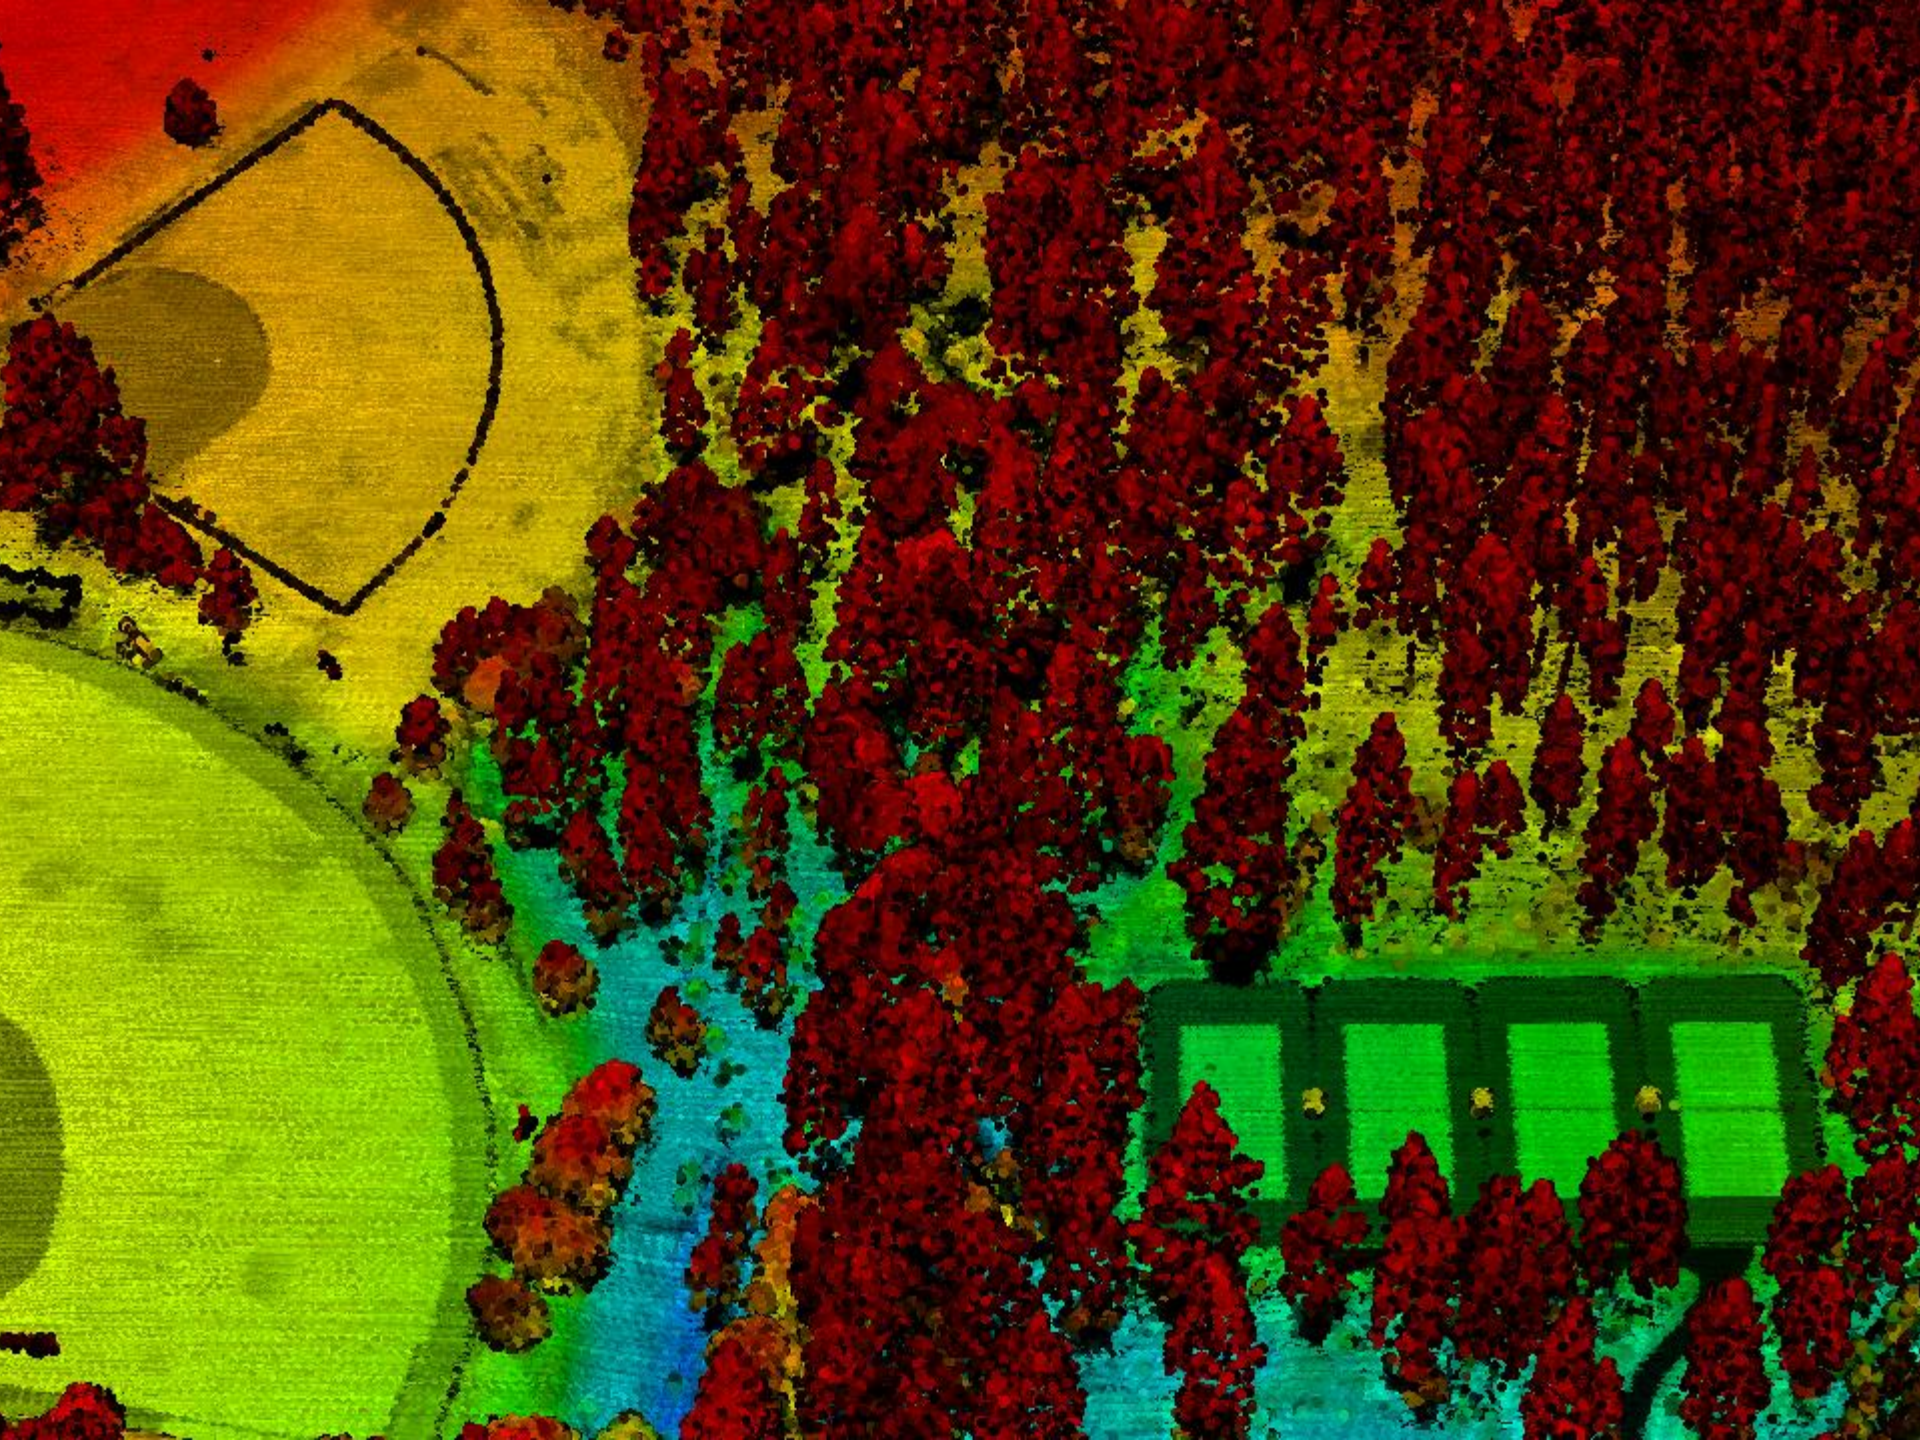

LiDAR and Multispectral Imagery for the Tahoe Basin

Tahoe Science Conference

May 23, 2012

Jarlath O'Neil-Dunne

HIGH SCHOOL

Physics

WATCH HIGH SCHOOL MUSICAL ON DISNEY CHANNEL!

Electromagnetic Spectrum

The 8 spectral bands of WorldView-2

LIDAR

Light Detection And Ranging

WS-103

Cybernetically Augmented War Shark

KEVIN • COSTNER

All his life, Ray Kinsella was searching for his dreams.
Then one day, his dreams came looking for him.

TM, © 1989 GORGON CINEMAS, INC. ALL RIGHTS RESERVED.

PIER ALLEN ROBINSON

With Bare Ground
Topography

A B C D E F G H I J

With Topography
Removed

A B C D E F G H I J

Way

Cole Circle