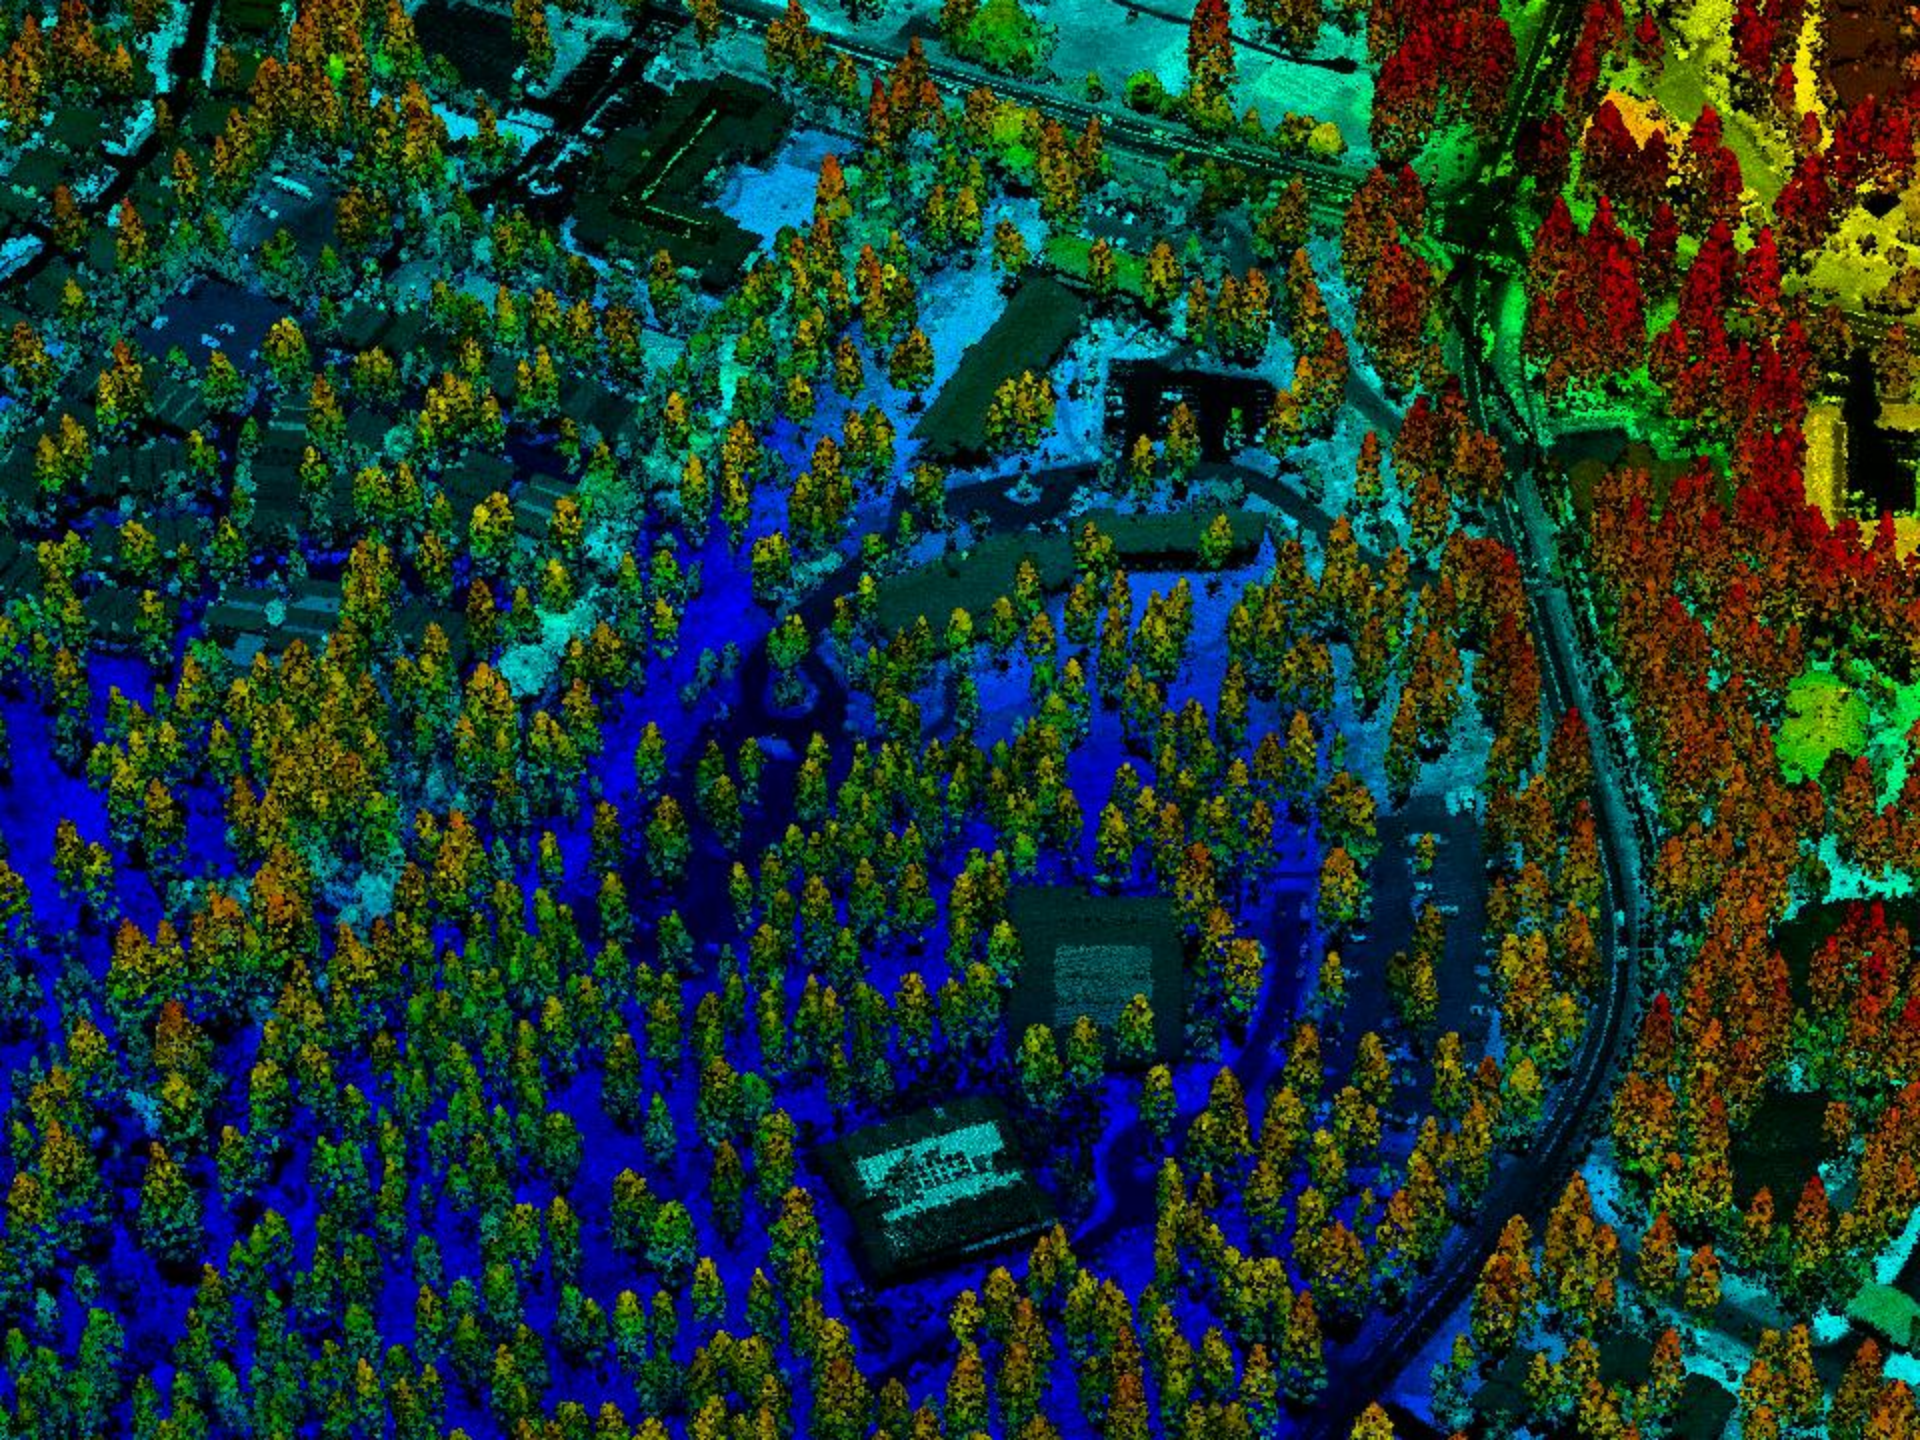

The 8 spectral bands of WorldView-2

LIDAR

Light Detection And Ranging

WS-103

Cybernetically Augmented War Shark

KEVIN • COSTNER

All his life, Ray Kinsella was searching for his dreams.
Then one day, his dreams came looking for him.

TM, © 1989 GORGON CINEMAS, INC. ALL RIGHTS RESERVED.

PIER ALLEN ROBINSON

With Bare Ground
Topography

A B C D E F G H I J

With Topography
Removed

A B C D E F G H I J

Way

Cole Circle