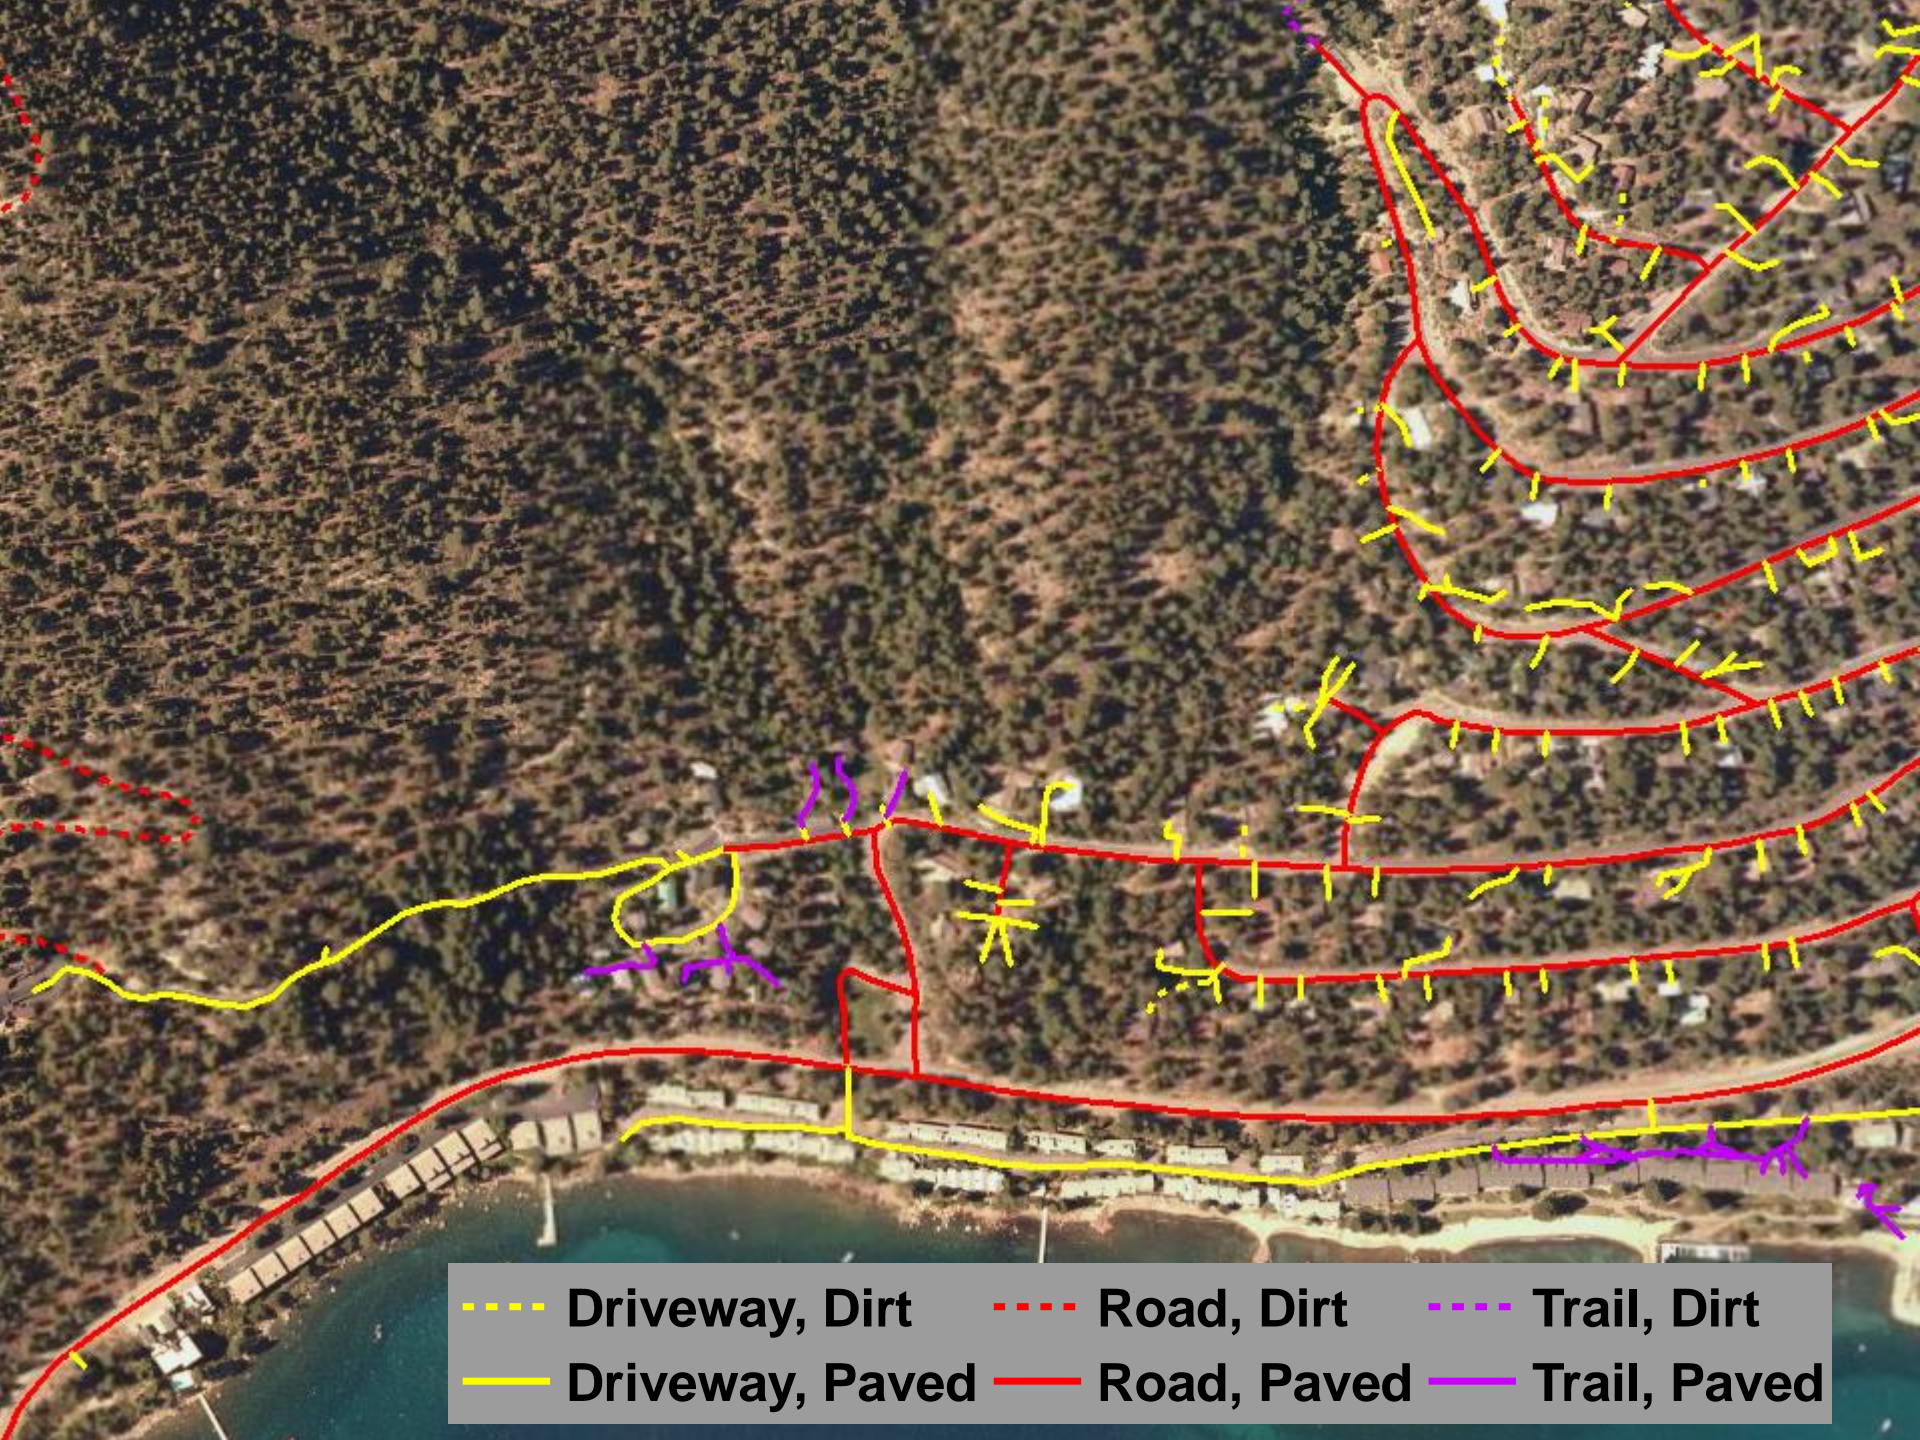

TM, © 1989 GORGON CINEMAS, INC. ALL RIGHTS RESERVED.

PIER ALLEN ROBINSON

With Bare Ground
Topography

A B C D E F G H I J

With Topography
Removed

A B C D E F G H I J

Way

Cole Circle

Dale Dr

First Creek

Suc

Silver

Ponderosa Ave

Logpole Dr

Red Cedar Dr

Vue Ct

North Lake Rd

28

----- Driveway, Dirt	----- Road, Dirt	----- Trail, Dirt
----- Driveway, Paved	----- Road, Paved	----- Trail, Paved

Quality Control

OBIA

Data Prep

Pixels

NLCD (30m)