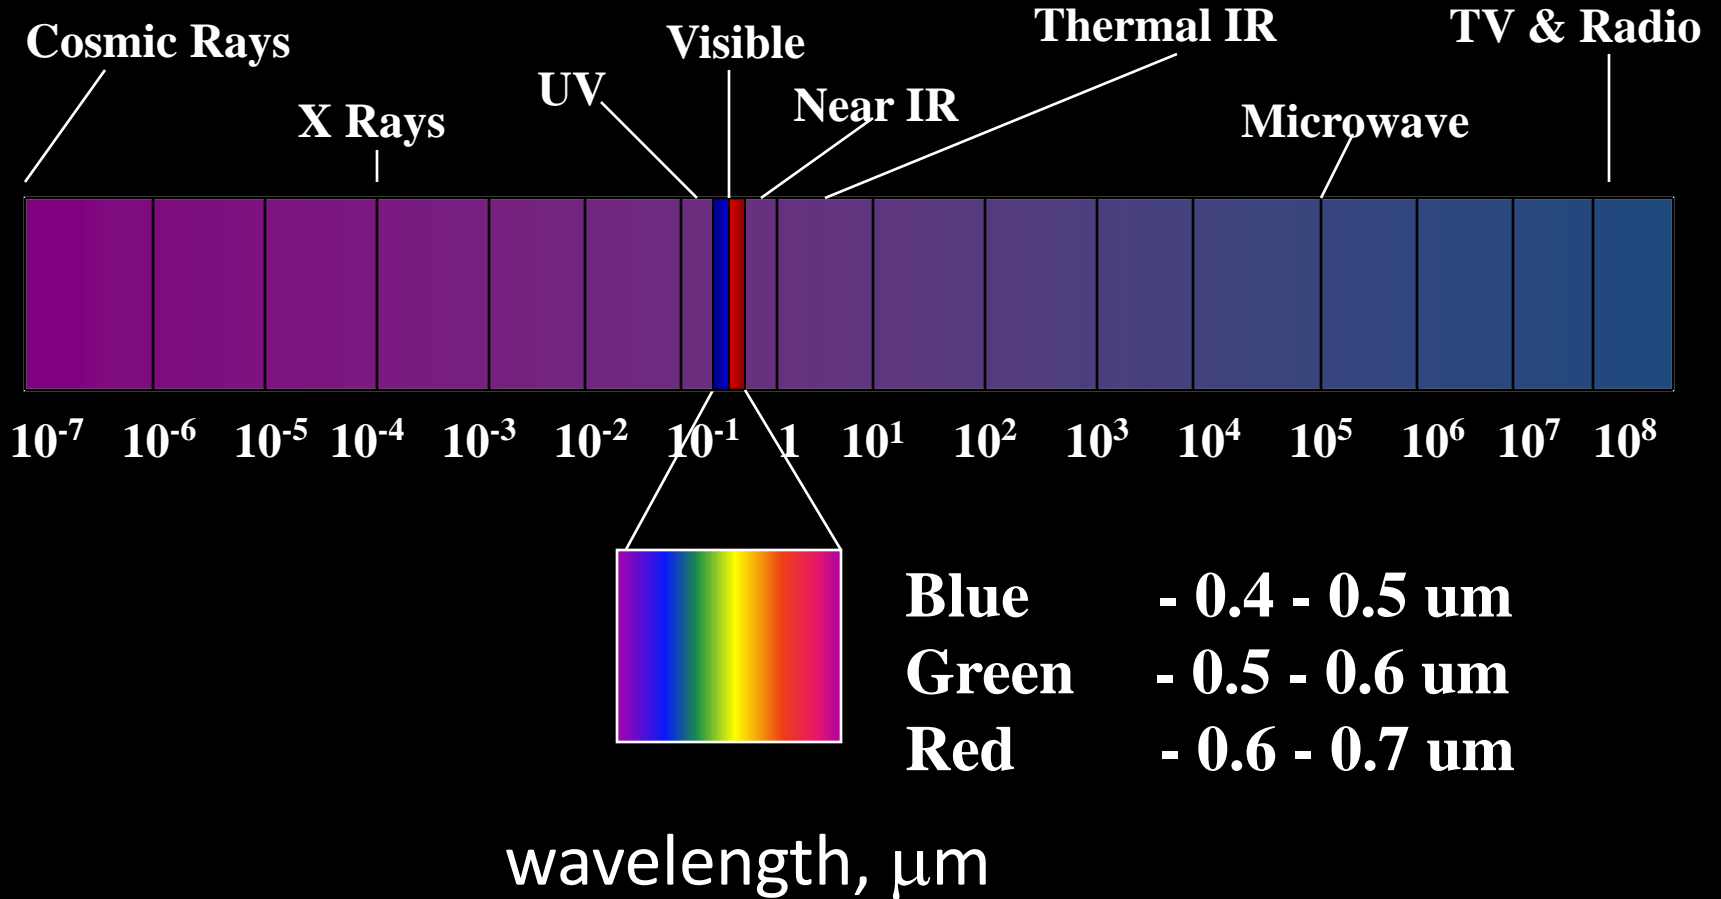

LiDAR and Multispectral Imagery for the Tahoe Basin

Tahoe Science Conference

May 23, 2012

Jarlath O'Neil-Dunne

HIGH SCHOOL

Physics

WATCH HIGH SCHOOL MUSICAL ON DISNEY CHANNEL!

Electromagnetic Spectrum