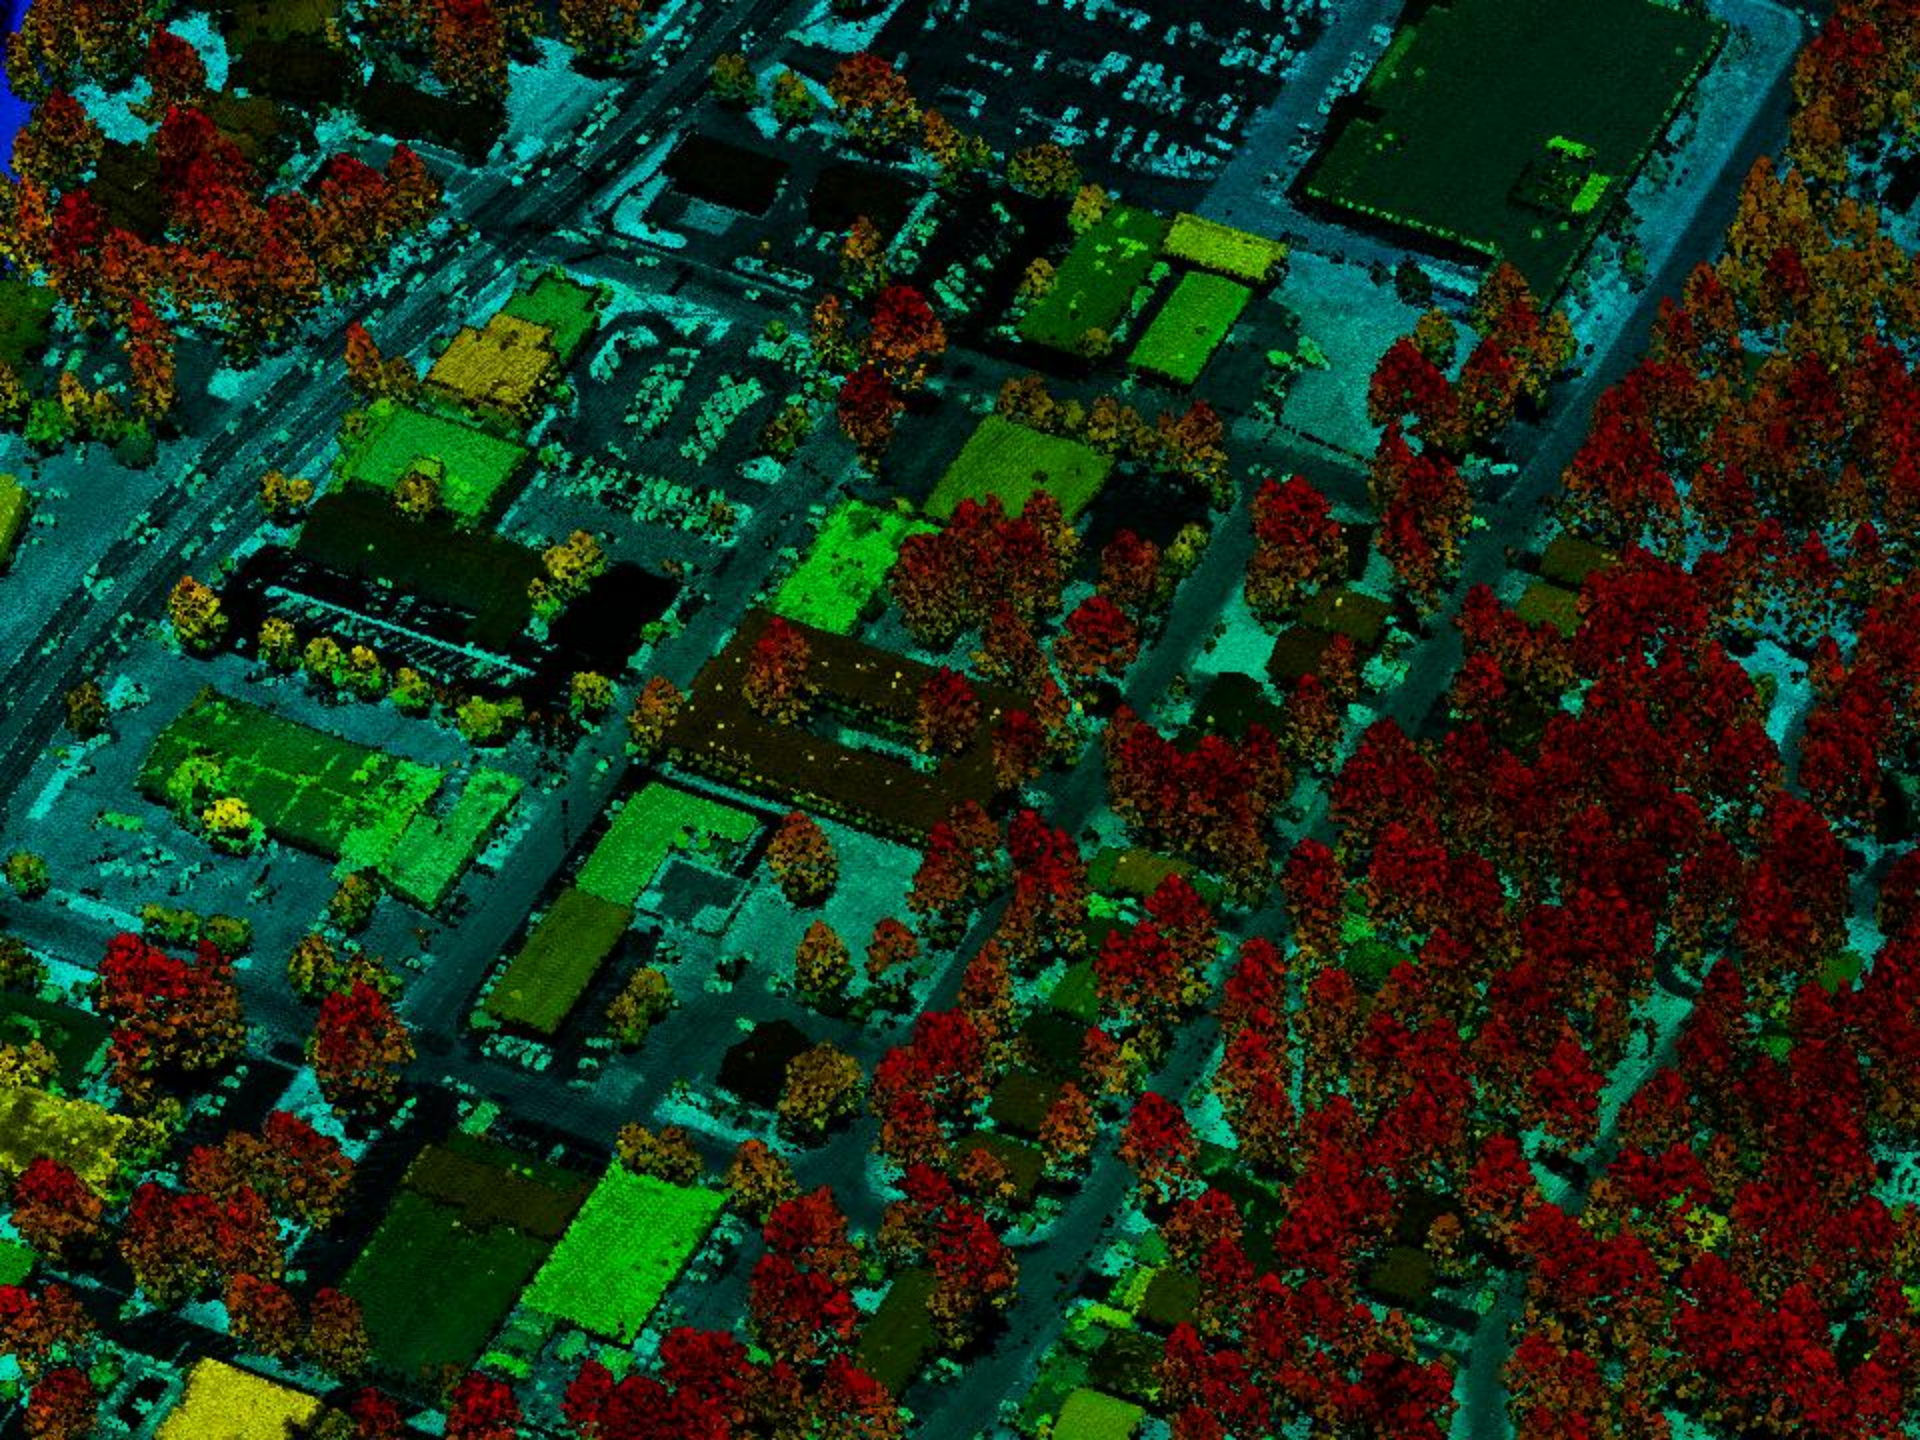

TM, © 1989 GORGON CINEMAS, INC. ALL RIGHTS RESERVED.

PIER ALLEN ROBINSON

With Bare Ground
Topography

A B C D E F G H I J

With Topography
Removed

A B C D E F G H I J

Way

Cole Circle

Dale Dr

First Creek

Suc

Silver

Ponderosa Ave

Logpole Dr

Red Cedar Dr

Vue Ct