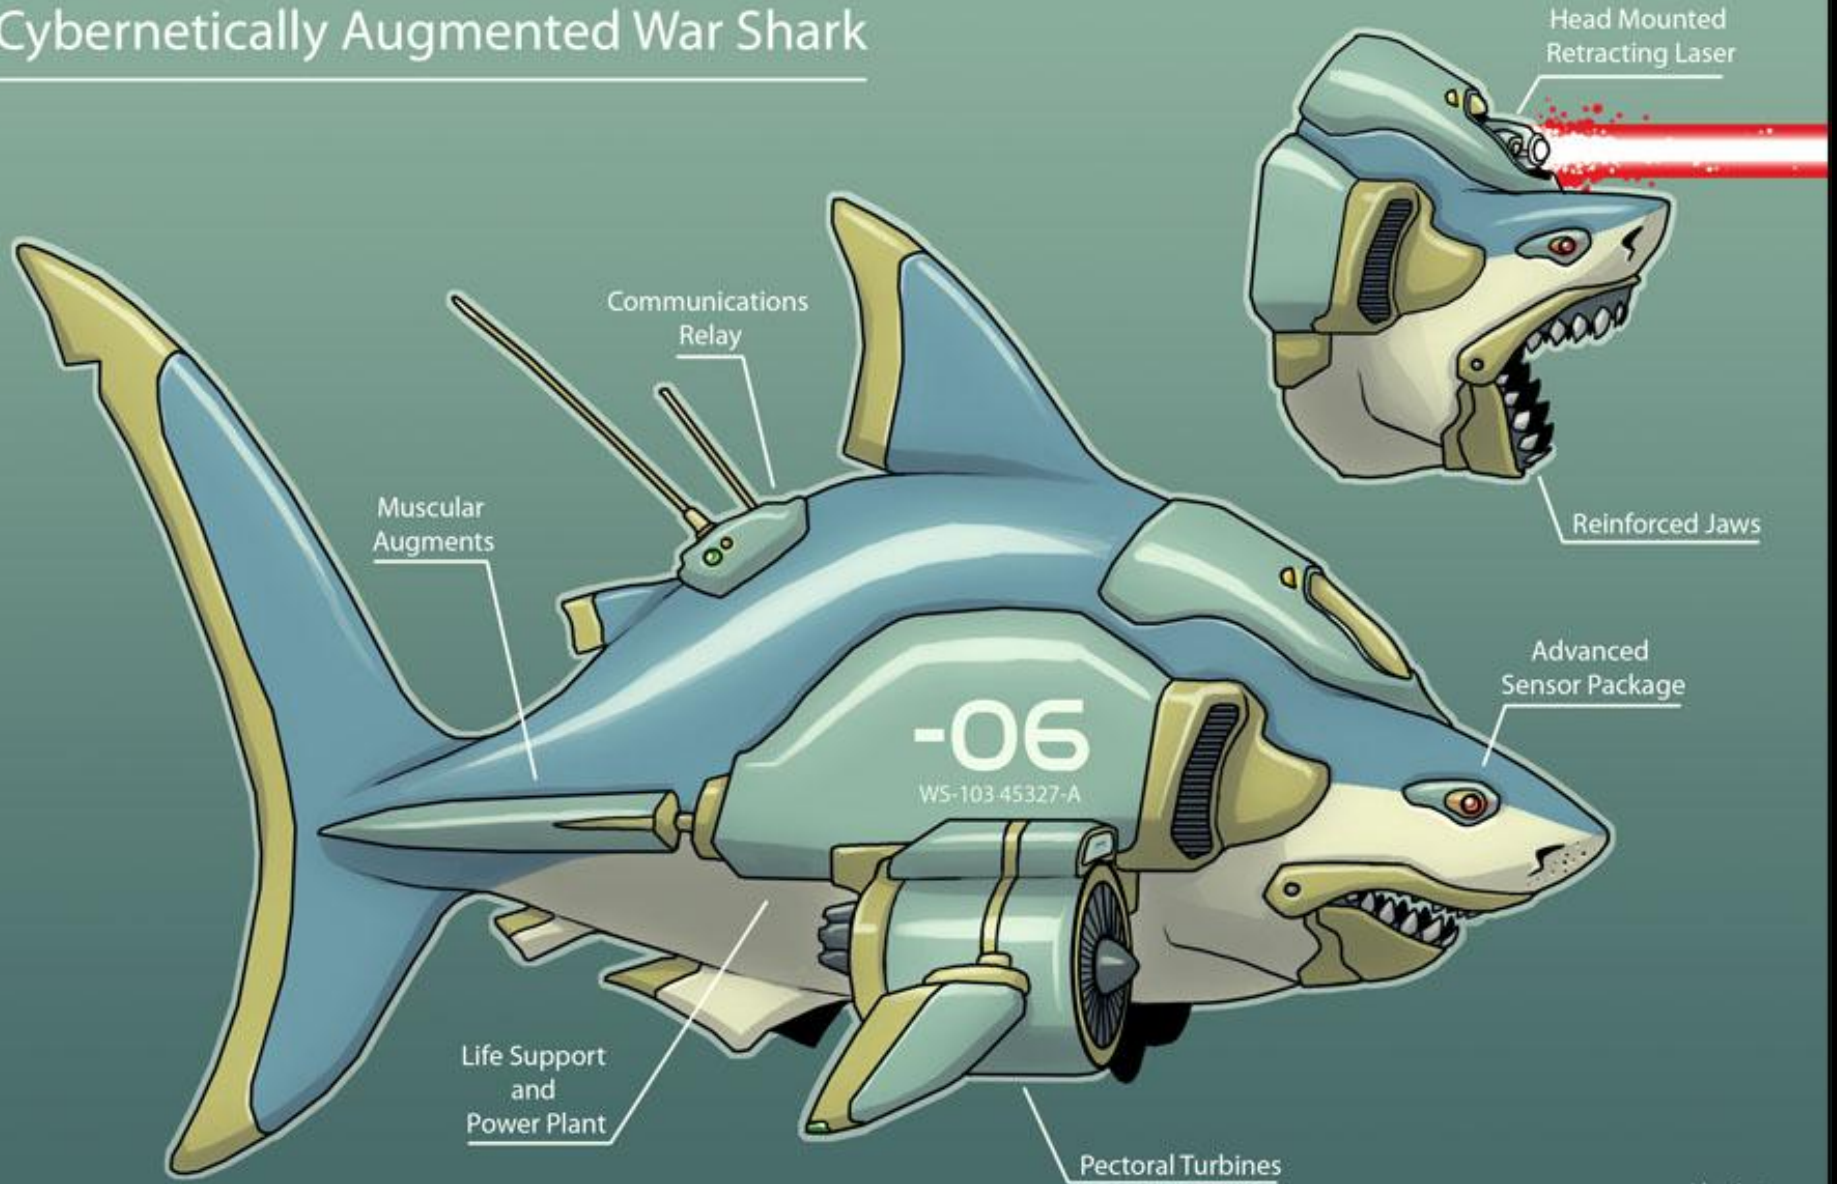

LiDAR and Multispectral Imagery for the Tahoe Basin

Tahoe Science Conference

May 23, 2012

Jarlath O'Neil-Dunne

HIGH SCHOOL

Physics

WATCH HIGH SCHOOL MUSICAL ON DISNEY CHANNEL!

Electromagnetic Spectrum

The 8 spectral bands of WorldView-2

LIDAR

Light Detection And Ranging

WS-103

Cybernetically Augmented War Shark

KEVIN • COSTNER

All his life, Ray Kinsella was searching for his dreams.
Then one day, his dreams came looking for him.