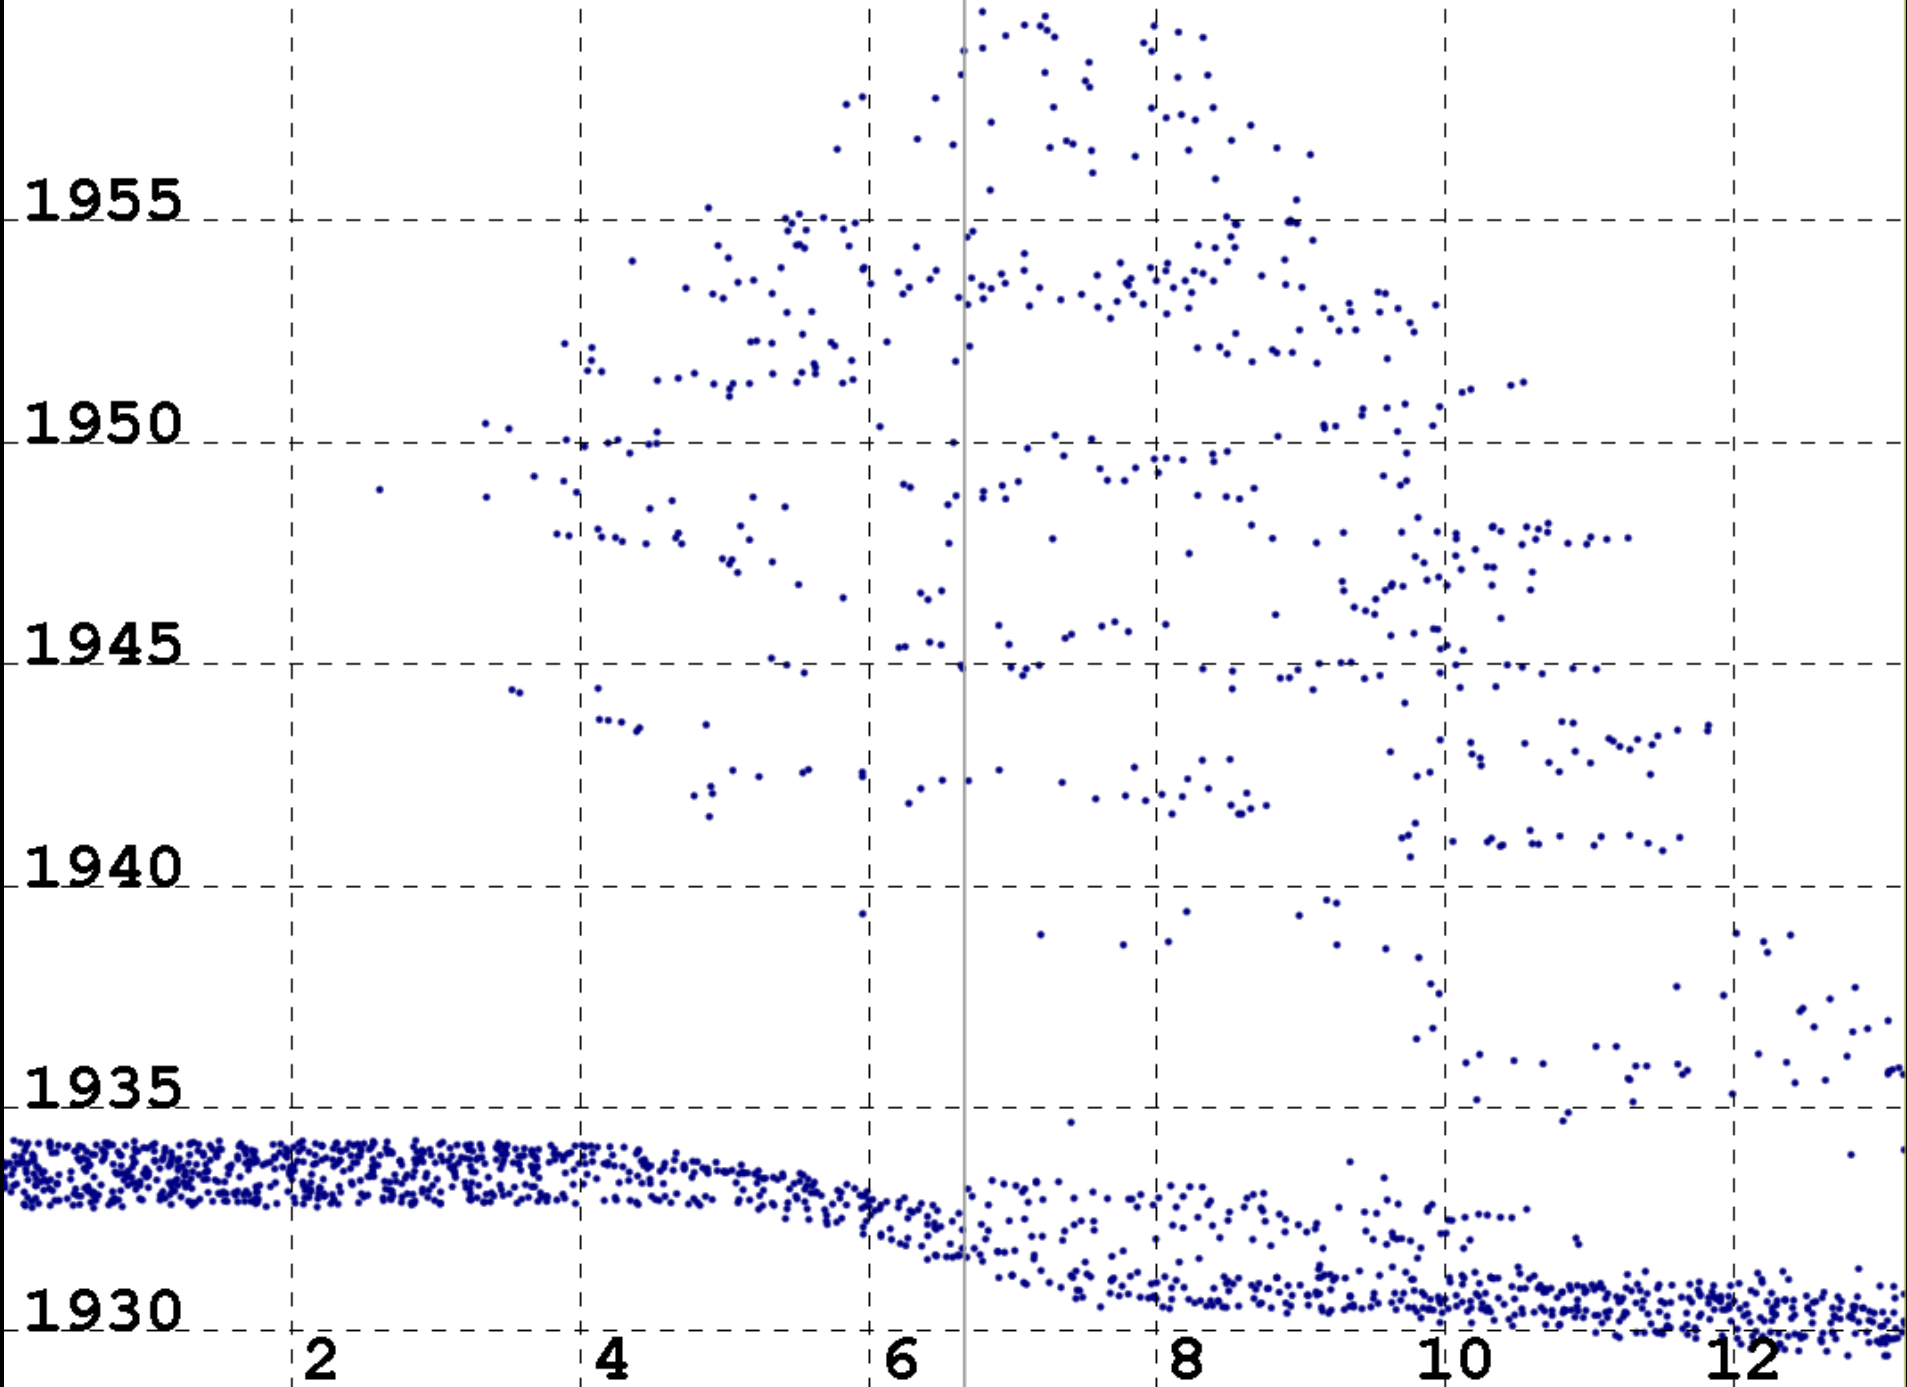

The 8 spectral bands of WorldView-2

LIDAR

Light Detection And Ranging

WS-103

Cybernetically Augmented War Shark

KEVIN • COSTNER

All his life, Ray Kinsella was searching for his dreams.
Then one day, his dreams came looking for him.