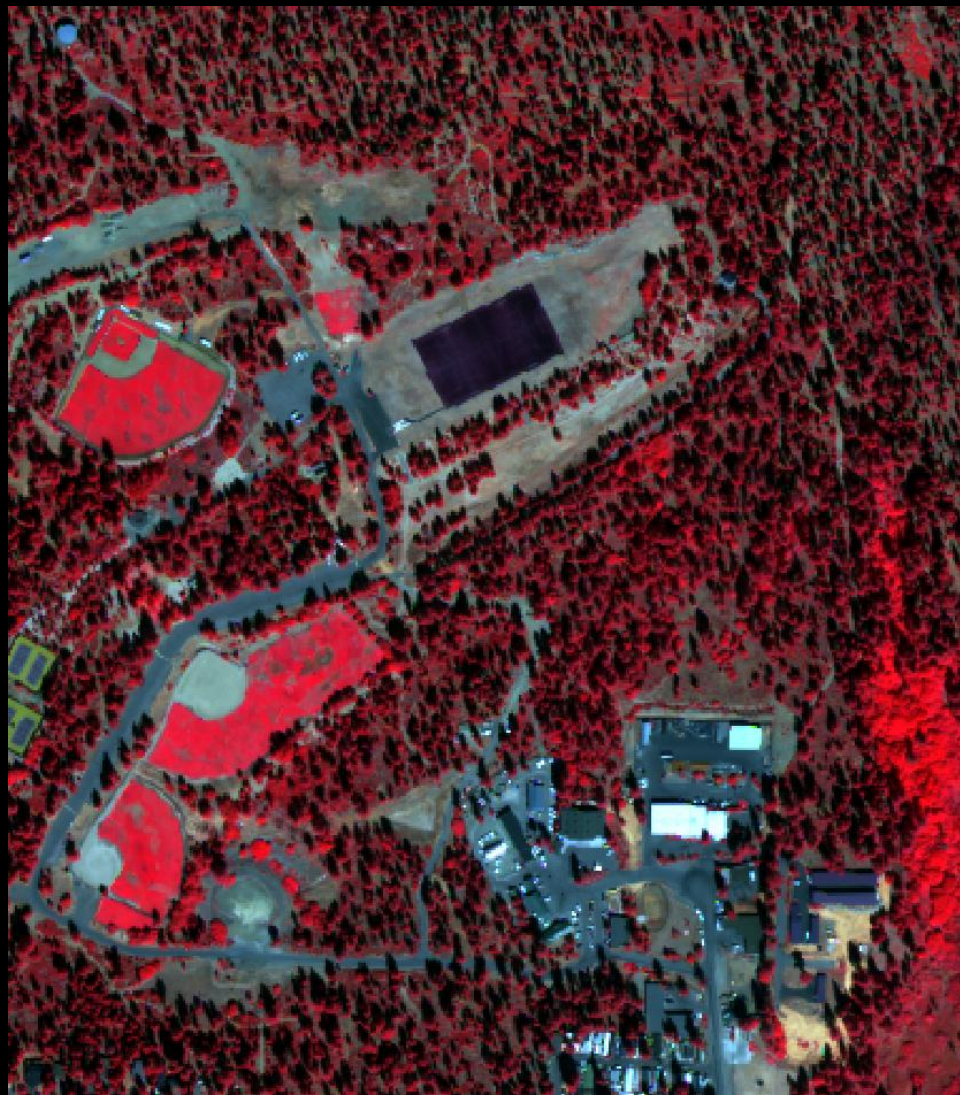

LiDAR and Multispectral Imagery for the Tahoe Basin

Tahoe Science Conference

May 23, 2012

Jarlath O'Neil-Dunne

HIGH SCHOOL

Physics

WATCH HIGH SCHOOL MUSICAL ON DISNEY CHANNEL!

Electromagnetic Spectrum

The 8 spectral bands of WorldView-2

LIDAR

Light Detection And Ranging

WS-103

Cybernetically Augmented War Shark

KEVIN • COSTNER

All his life, Ray Kinsella was searching for his dreams.
Then one day, his dreams came looking for him.

TM, © 1989 GORGON CINEMAS, INC. ALL RIGHTS RESERVED.

PIER ALLEN ROBINSON

With Bare Ground
Topography

A B C D E F G H I J

With Topography
Removed

A B C D E F G H I J

Way

Cole Circle

Dale Dr

First Creek

Suc

Silver

Ponderosa Ave

Logpole Dr

Red Cedar Dr

Vue Ct