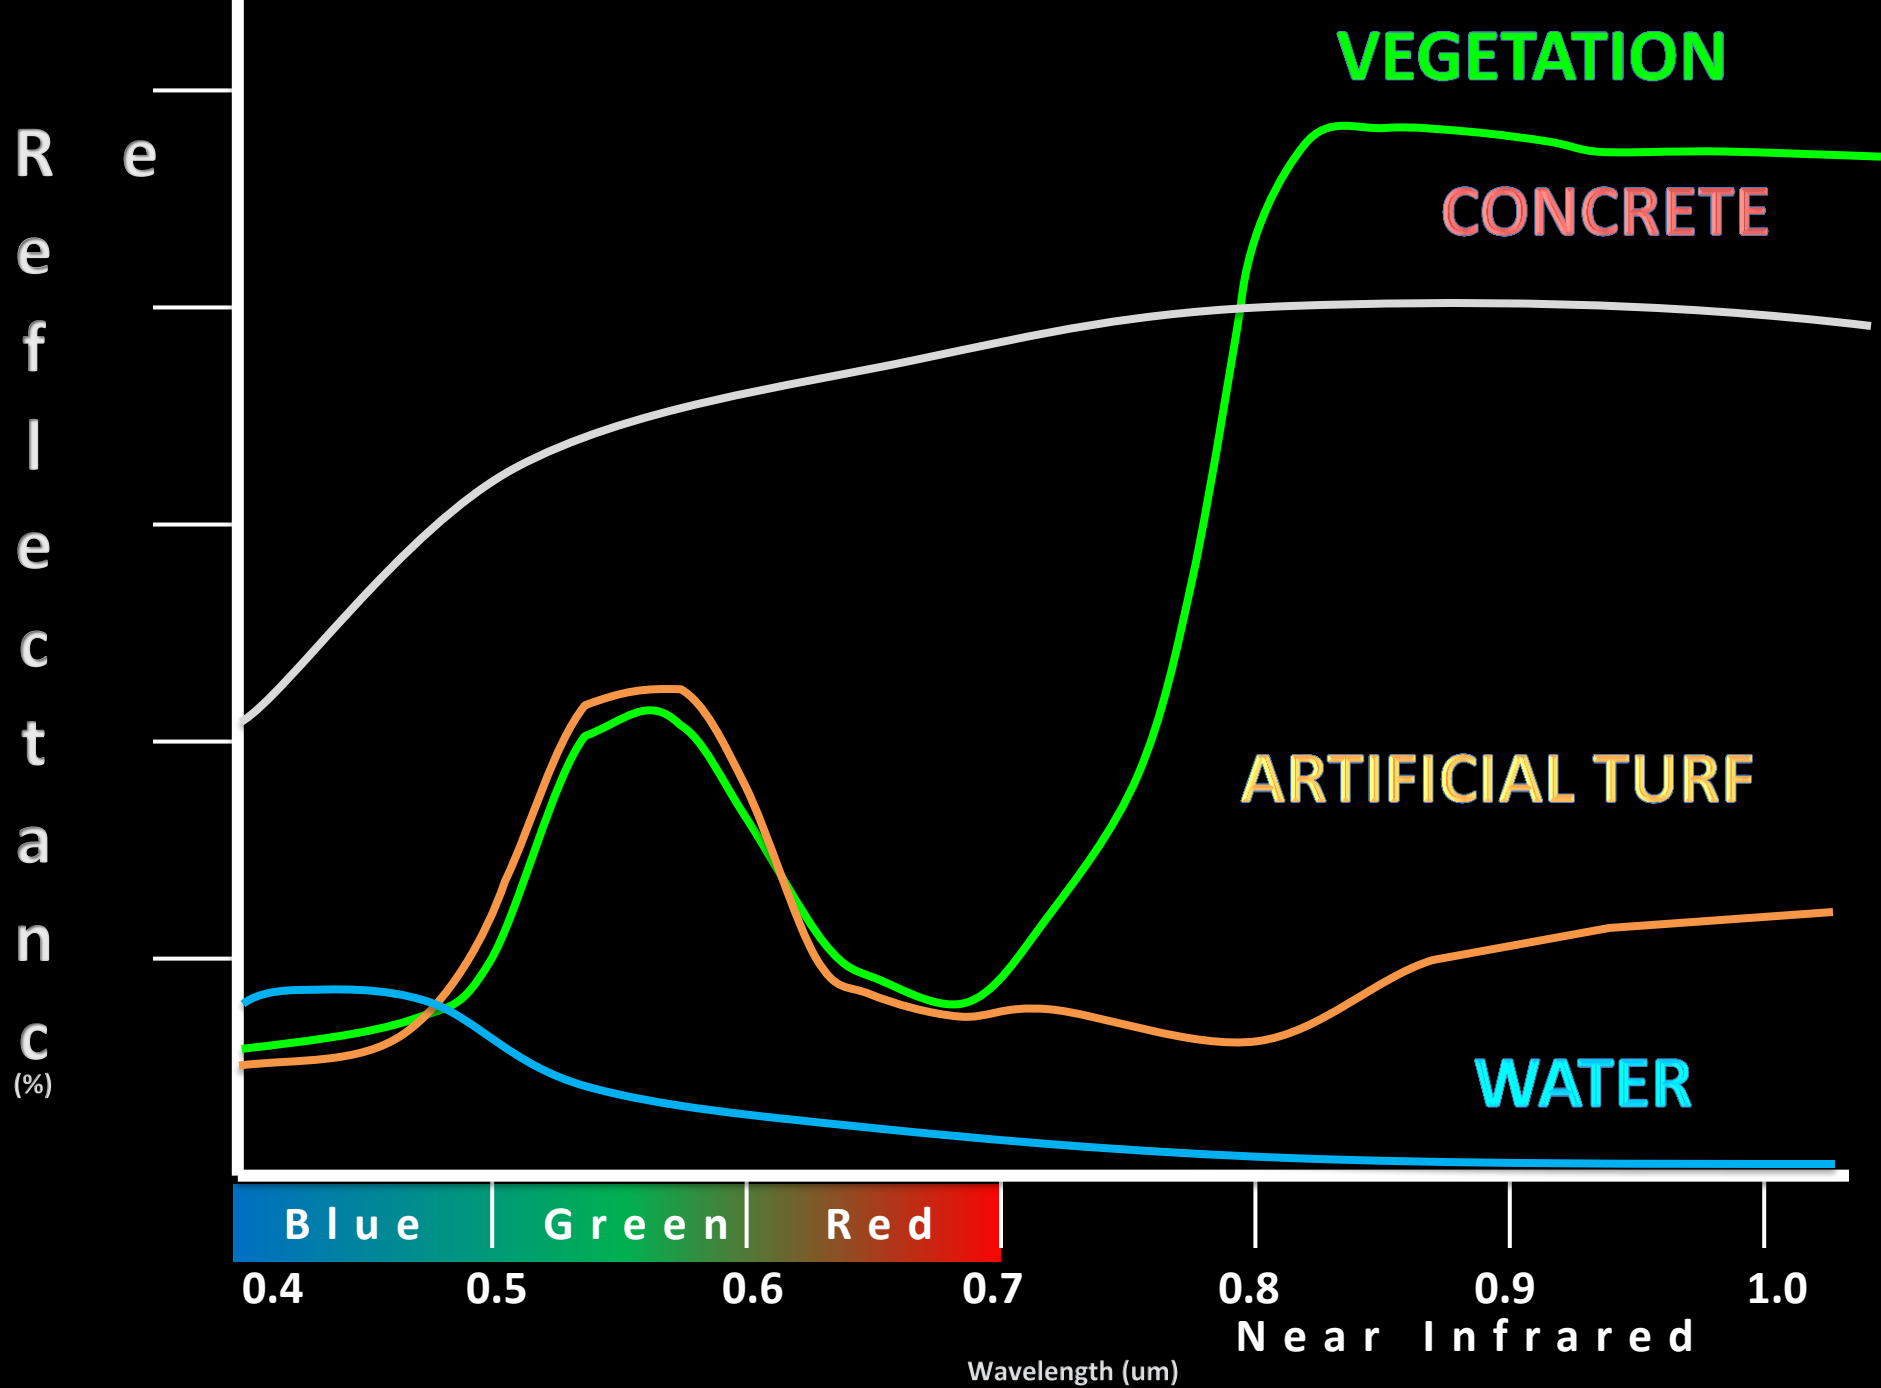

LiDAR and Multispectral Imagery for the Tahoe Basin

Tahoe Science Conference

May 23, 2012

Jarlath O'Neil-Dunne

HIGH SCHOOL

Physics

WATCH HIGH SCHOOL MUSICAL ON DISNEY CHANNEL!

Electromagnetic Spectrum

The 8 spectral bands of WorldView-2

LIDAR

Light Detection And Ranging

WS-103

Cybernetically Augmented War Shark

KEVIN • COSTNER

All his life, Ray Kinsella was searching for his dreams.
Then one day, his dreams came looking for him.