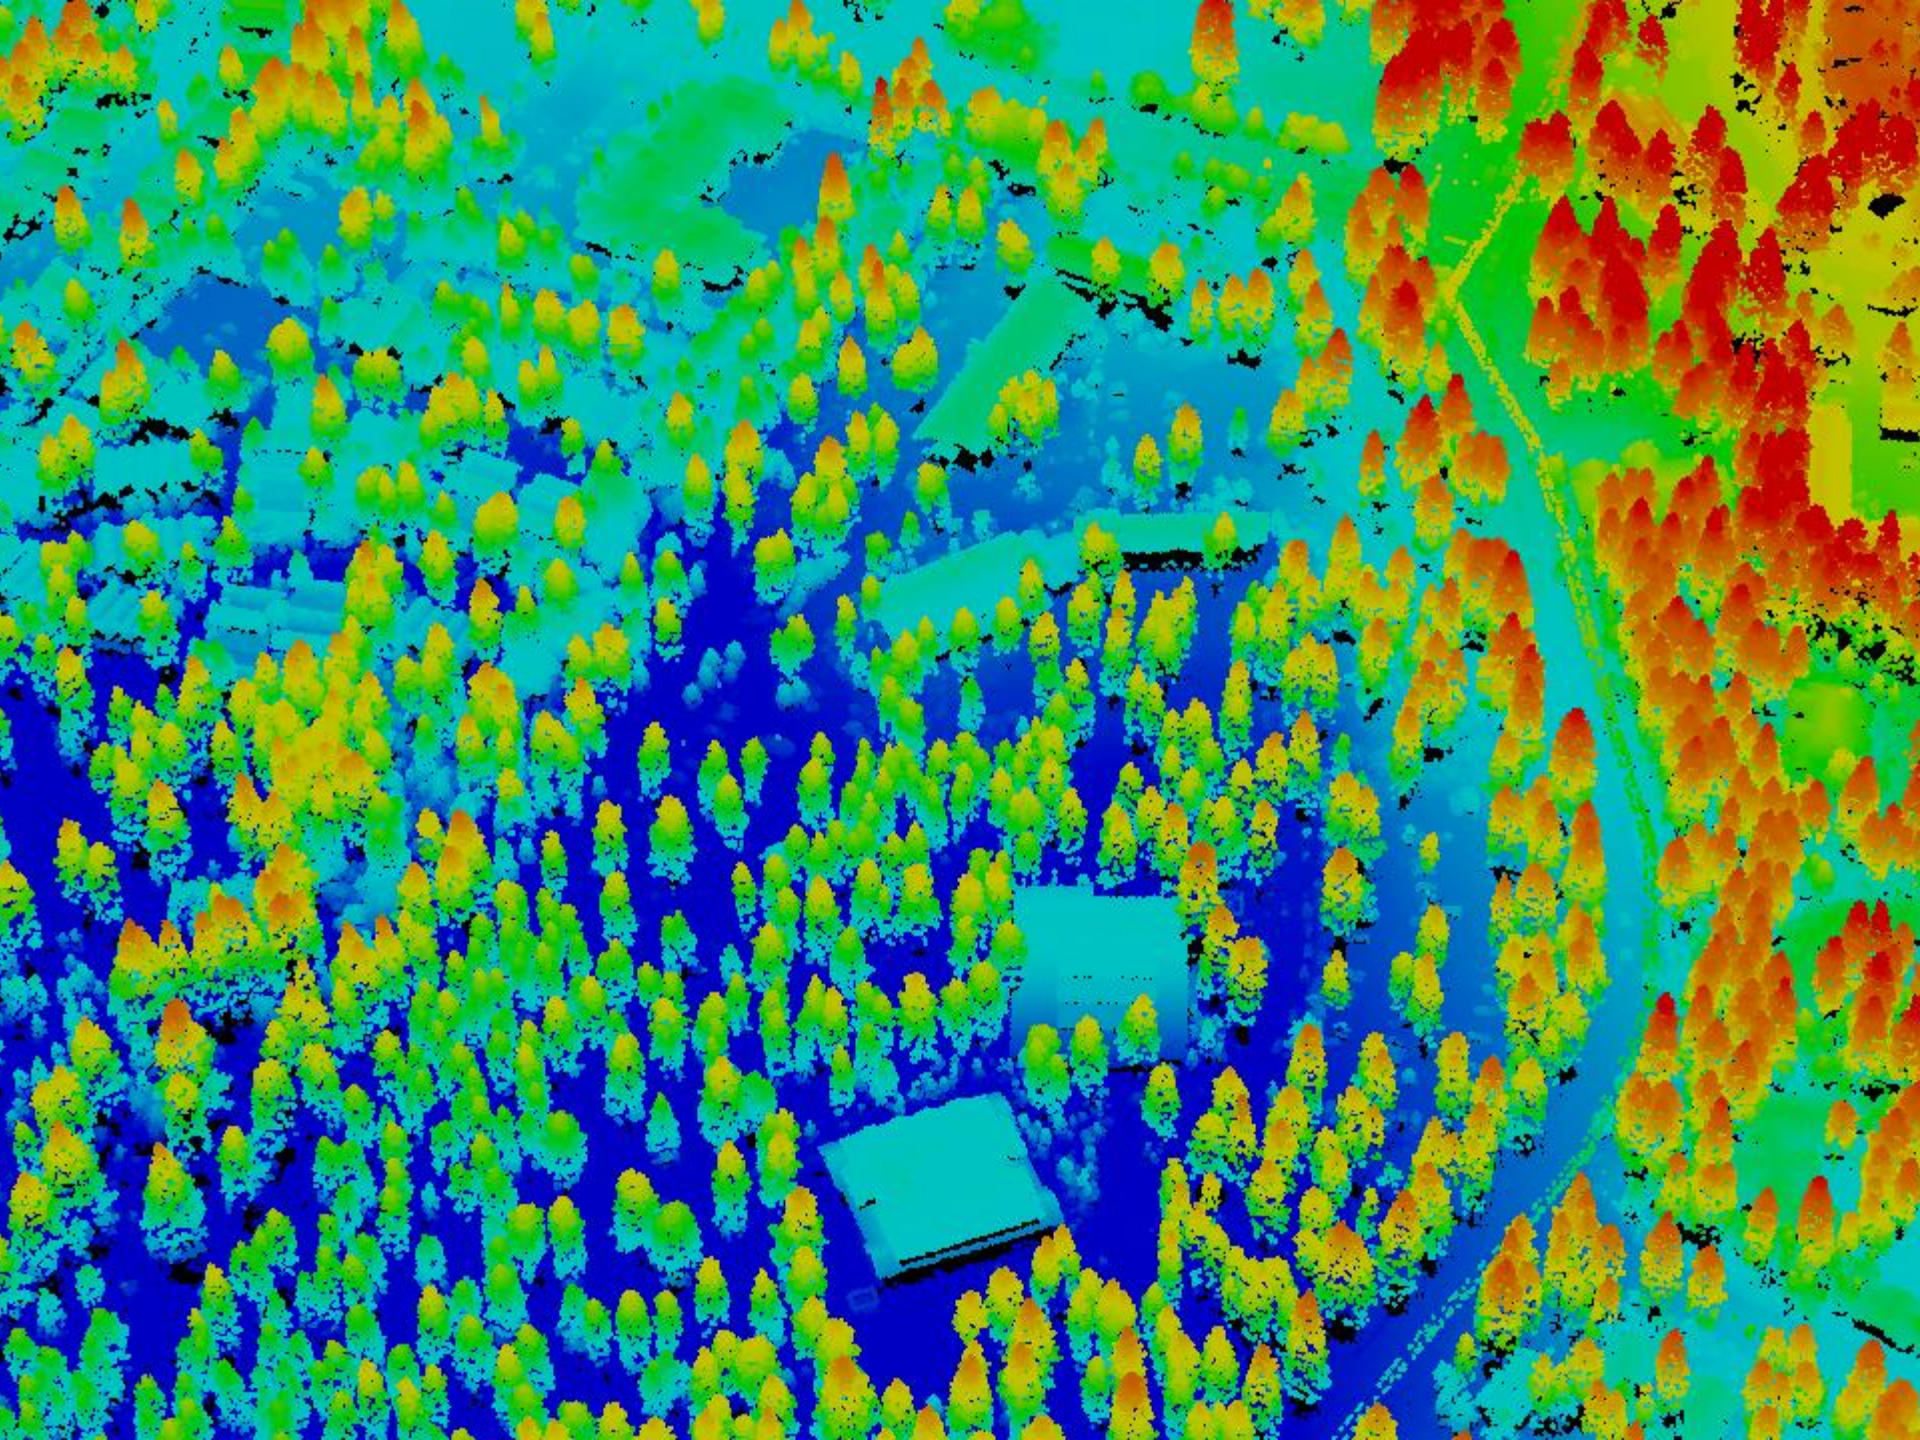

LiDAR and Multispectral Imagery for the Tahoe Basin

Tahoe Science Conference

May 23, 2012

Jarlath O'Neil-Dunne

HIGH SCHOOL

Physics

WATCH HIGH SCHOOL MUSICAL ON DISNEY CHANNEL!

Electromagnetic Spectrum

The 8 spectral bands of WorldView-2

LIDAR

Light Detection And Ranging

WS-103

Cybernetically Augmented War Shark

KEVIN • COSTNER

All his life, Ray Kinsella was searching for his dreams.
Then one day, his dreams came looking for him.

TM, © 1989 GORGON CINEMAS, INC. ALL RIGHTS RESERVED.

PIER ALLEN ROBINSON

With Bare Ground
Topography

A B C D E F G H I J

With Topography
Removed

A B C D E F G H I J

Way

Cole Circle