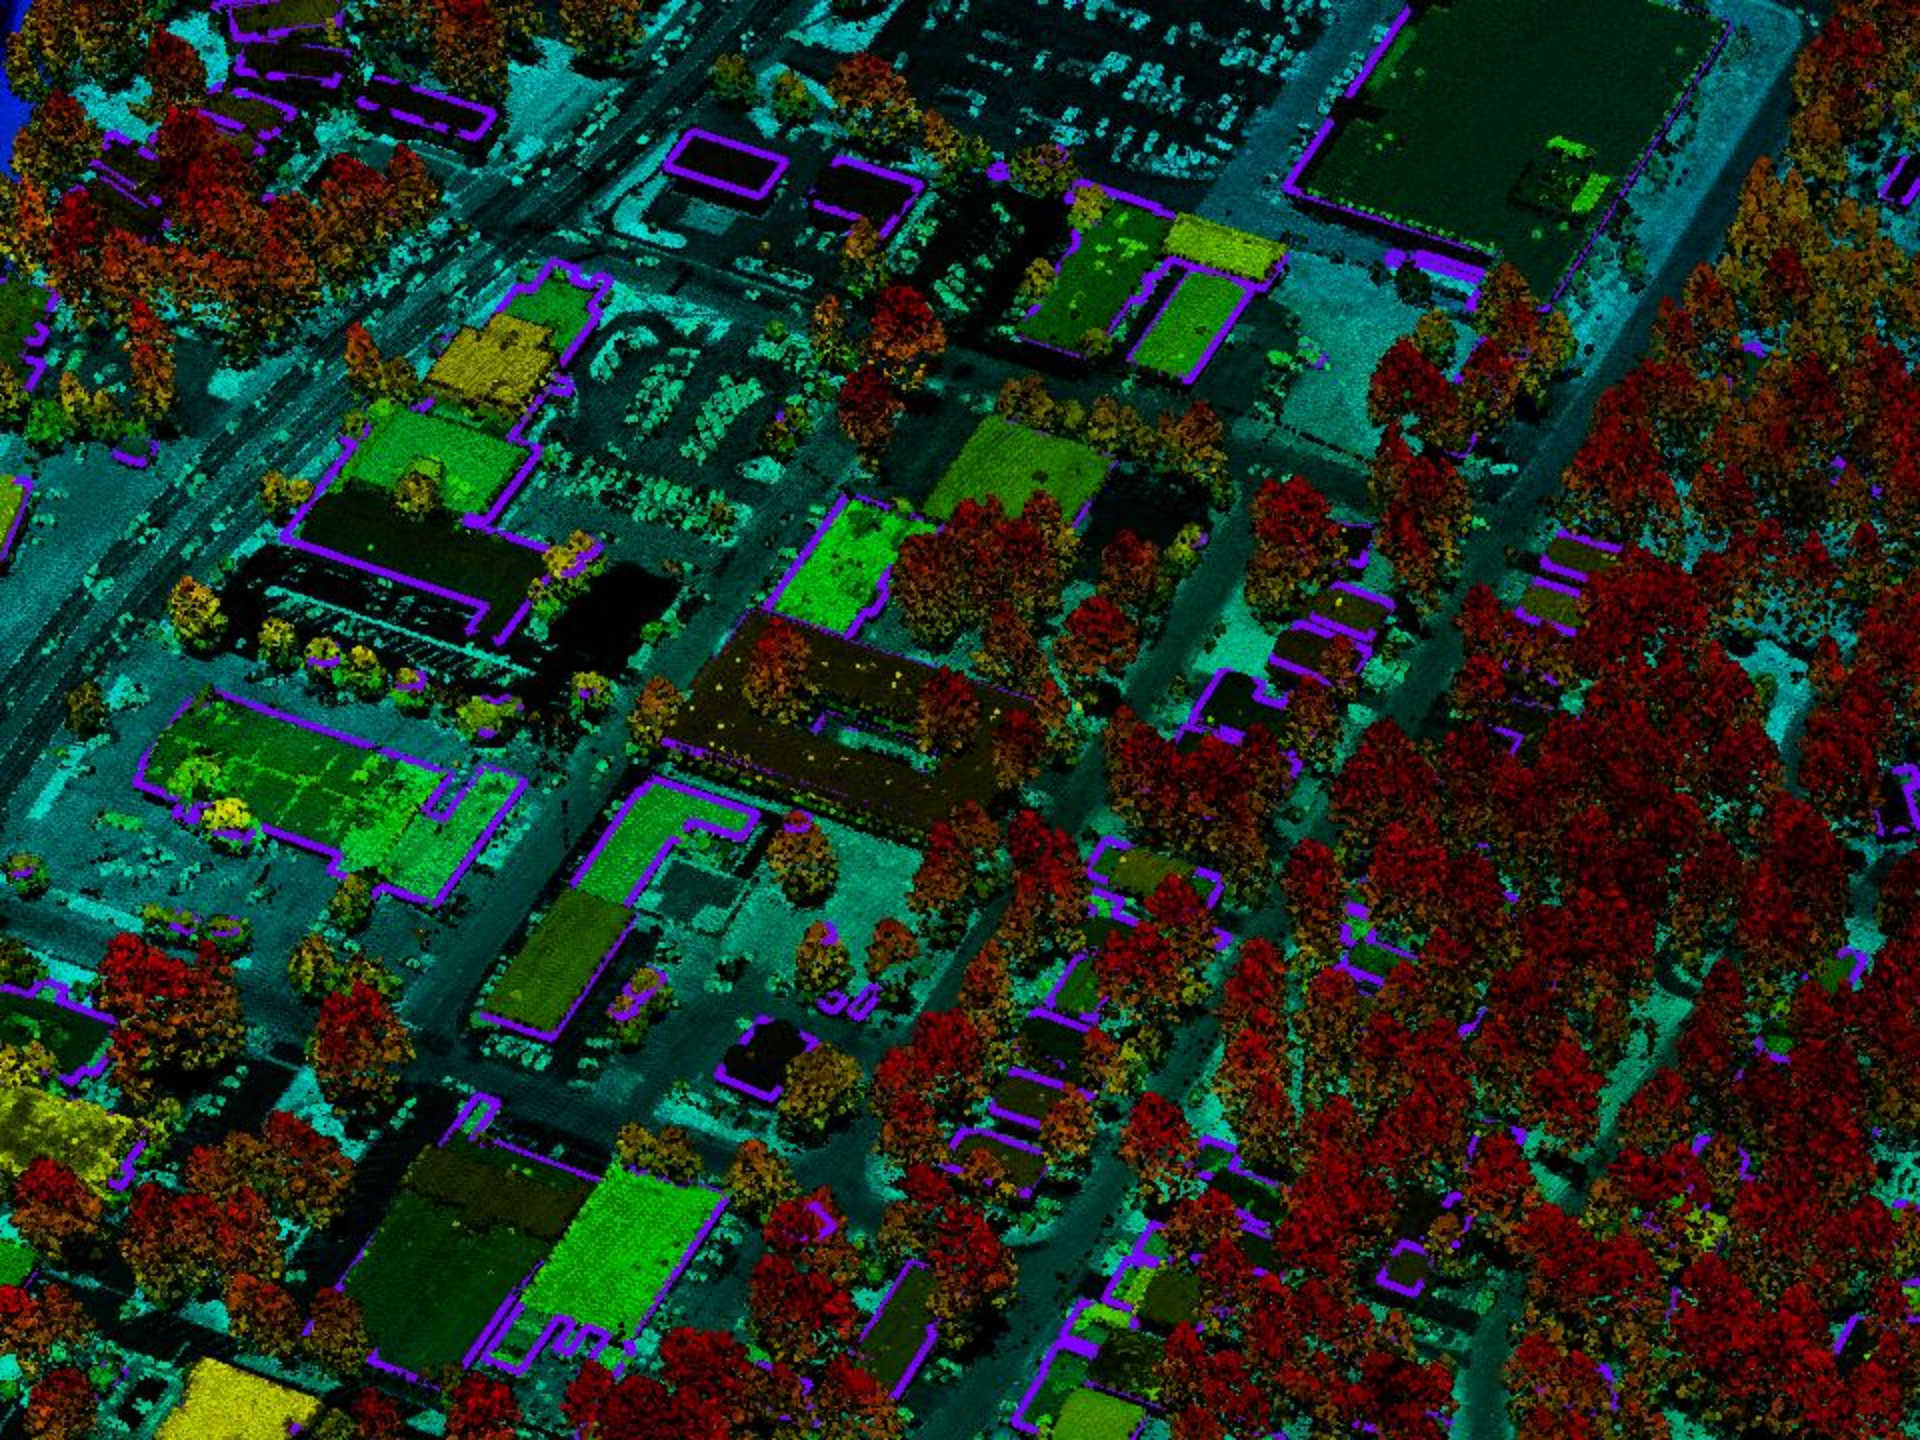

TM, © 1989 GORGON CINEMAS, INC. ALL RIGHTS RESERVED.

PIER ALLEN ROBINSON

With Bare Ground
Topography

A B C D E F G H I J

With Topography
Removed

A B C D E F G H I J

Way

Cole Circle

Dale Dr

First Creek

Suc

Silver

Ponderosa Ave

Logpole Dr

Red Cedar Dr

Vue Ct