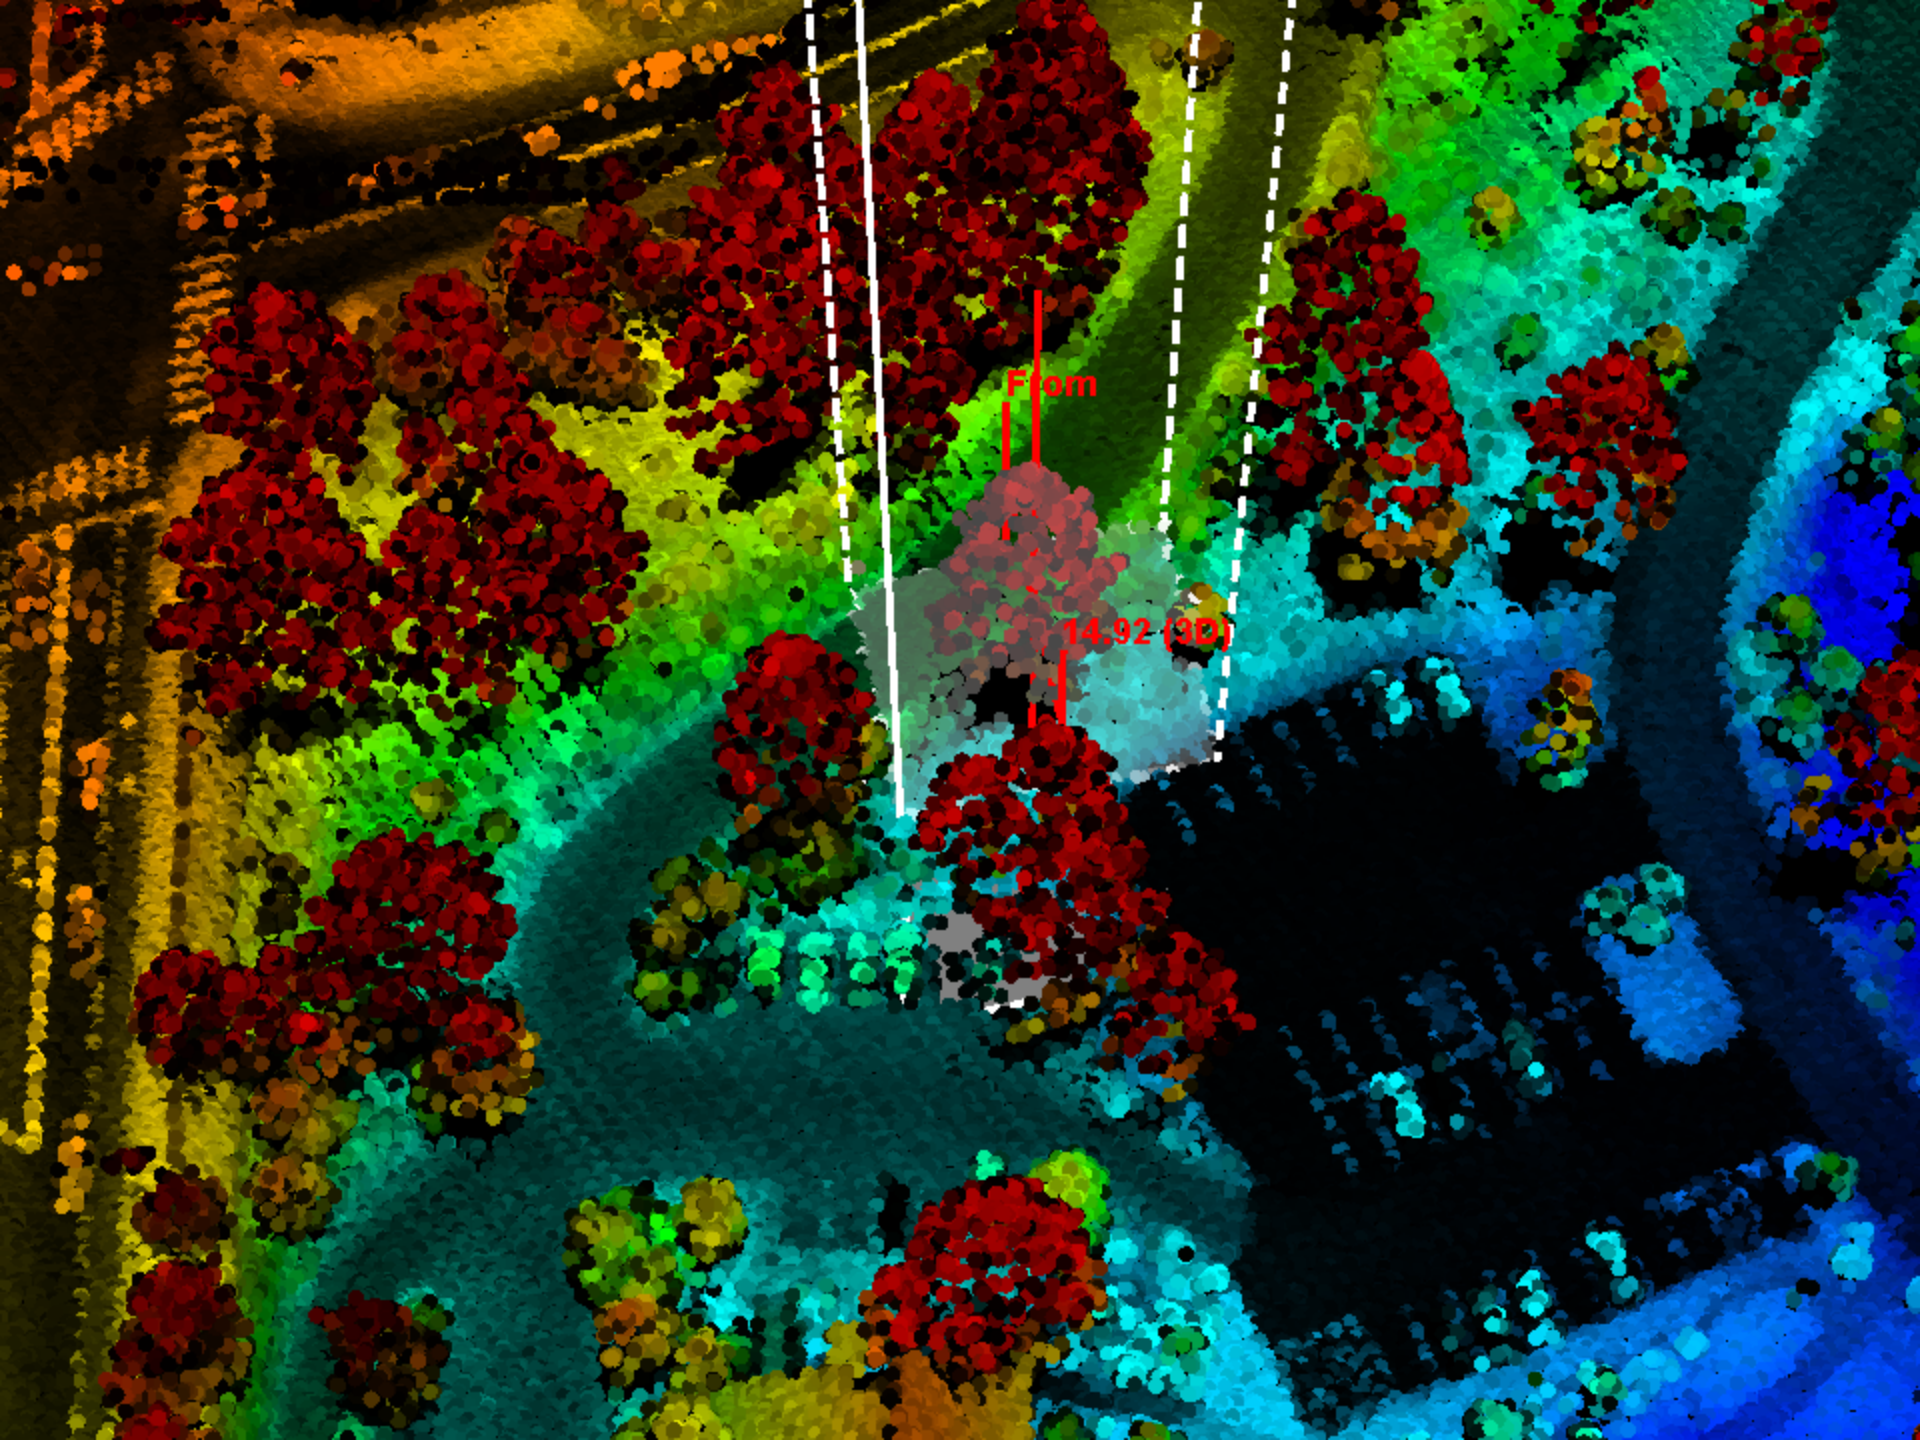

LiDAR and Multispectral Imagery for the Tahoe Basin

Tahoe Science Conference

May 23, 2012

Jarlath O'Neil-Dunne

HIGH SCHOOL

Physics

WATCH HIGH SCHOOL MUSICAL ON DISNEY CHANNEL!

Electromagnetic Spectrum

The 8 spectral bands of WorldView-2

LIDAR

Light Detection And Ranging

WS-103

Cybernetically Augmented War Shark

KEVIN • COSTNER

All his life, Ray Kinsella was searching for his dreams.
Then one day, his dreams came looking for him.

TM, © 1989 GORGON CINEMAS, INC. ALL RIGHTS RESERVED.

PIER ALLEN ROBINSON

With Bare Ground
Topography

A B C D E F G H I J

With Topography
Removed

A B C D E F G H I J

Way

Cole Circle