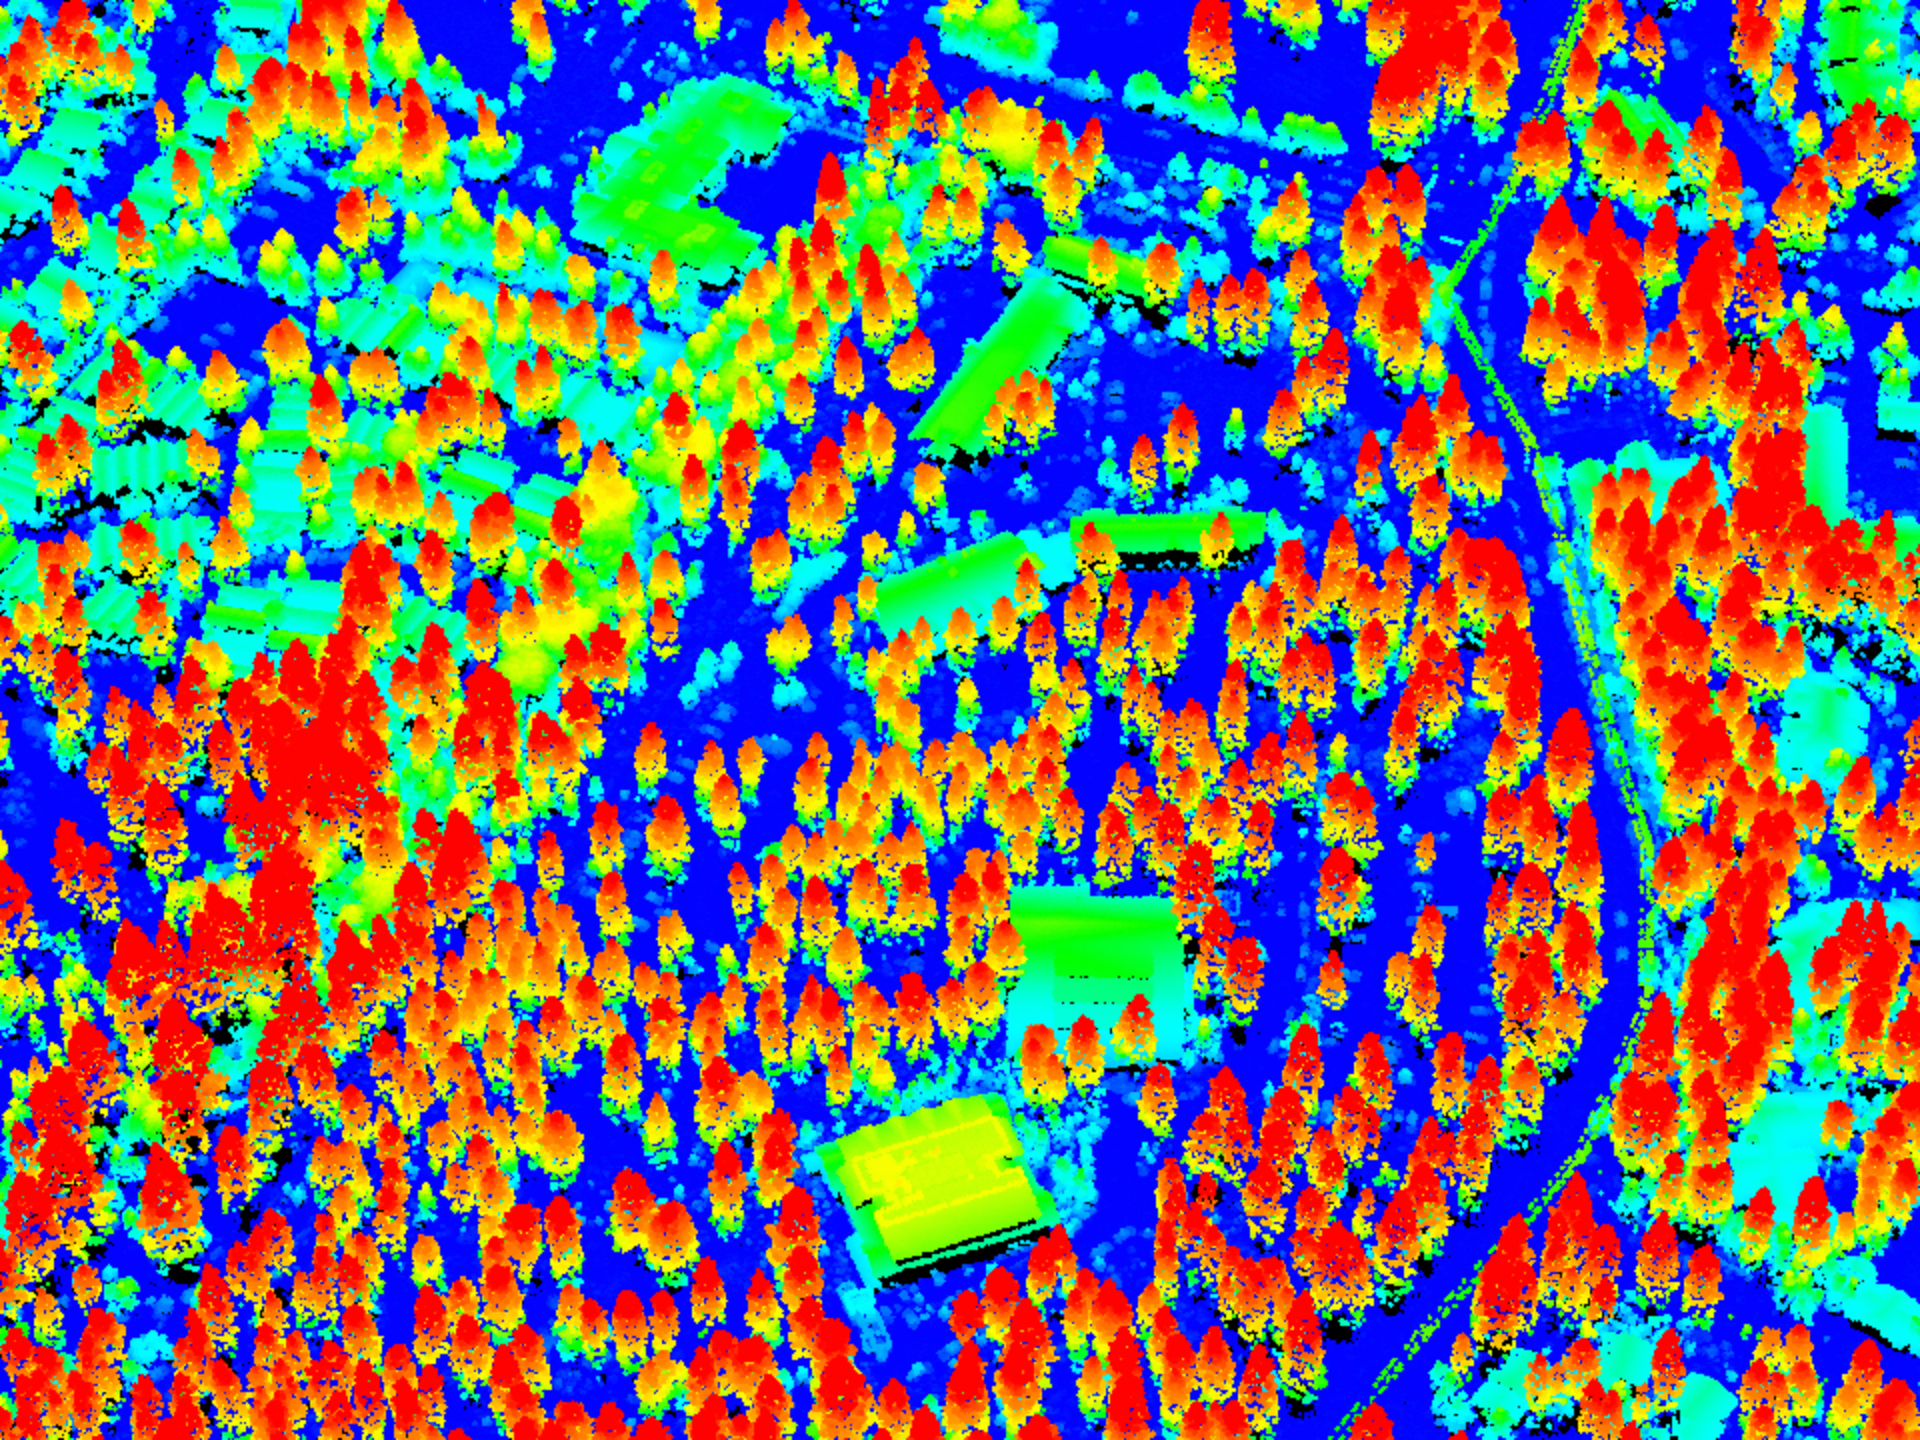

LiDAR and Multispectral Imagery for the Tahoe Basin

Tahoe Science Conference

May 23, 2012

Jarlath O'Neil-Dunne

HIGH SCHOOL

Physics

WATCH HIGH SCHOOL MUSICAL ON DISNEY CHANNEL!

Electromagnetic Spectrum

The 8 spectral bands of WorldView-2

LIDAR

Light Detection And Ranging

WS-103

Cybernetically Augmented War Shark

KEVIN • COSTNER

All his life, Ray Kinsella was searching for his dreams.
Then one day, his dreams came looking for him.

TM, © 1989 GORGON CINEMAS, INC. ALL RIGHTS RESERVED.

PIER ALLEN ROBINSON

With Bare Ground
Topography

A B C D E F G H I J

With Topography
Removed

A B C D E F G H I J

Way

Cole Circle