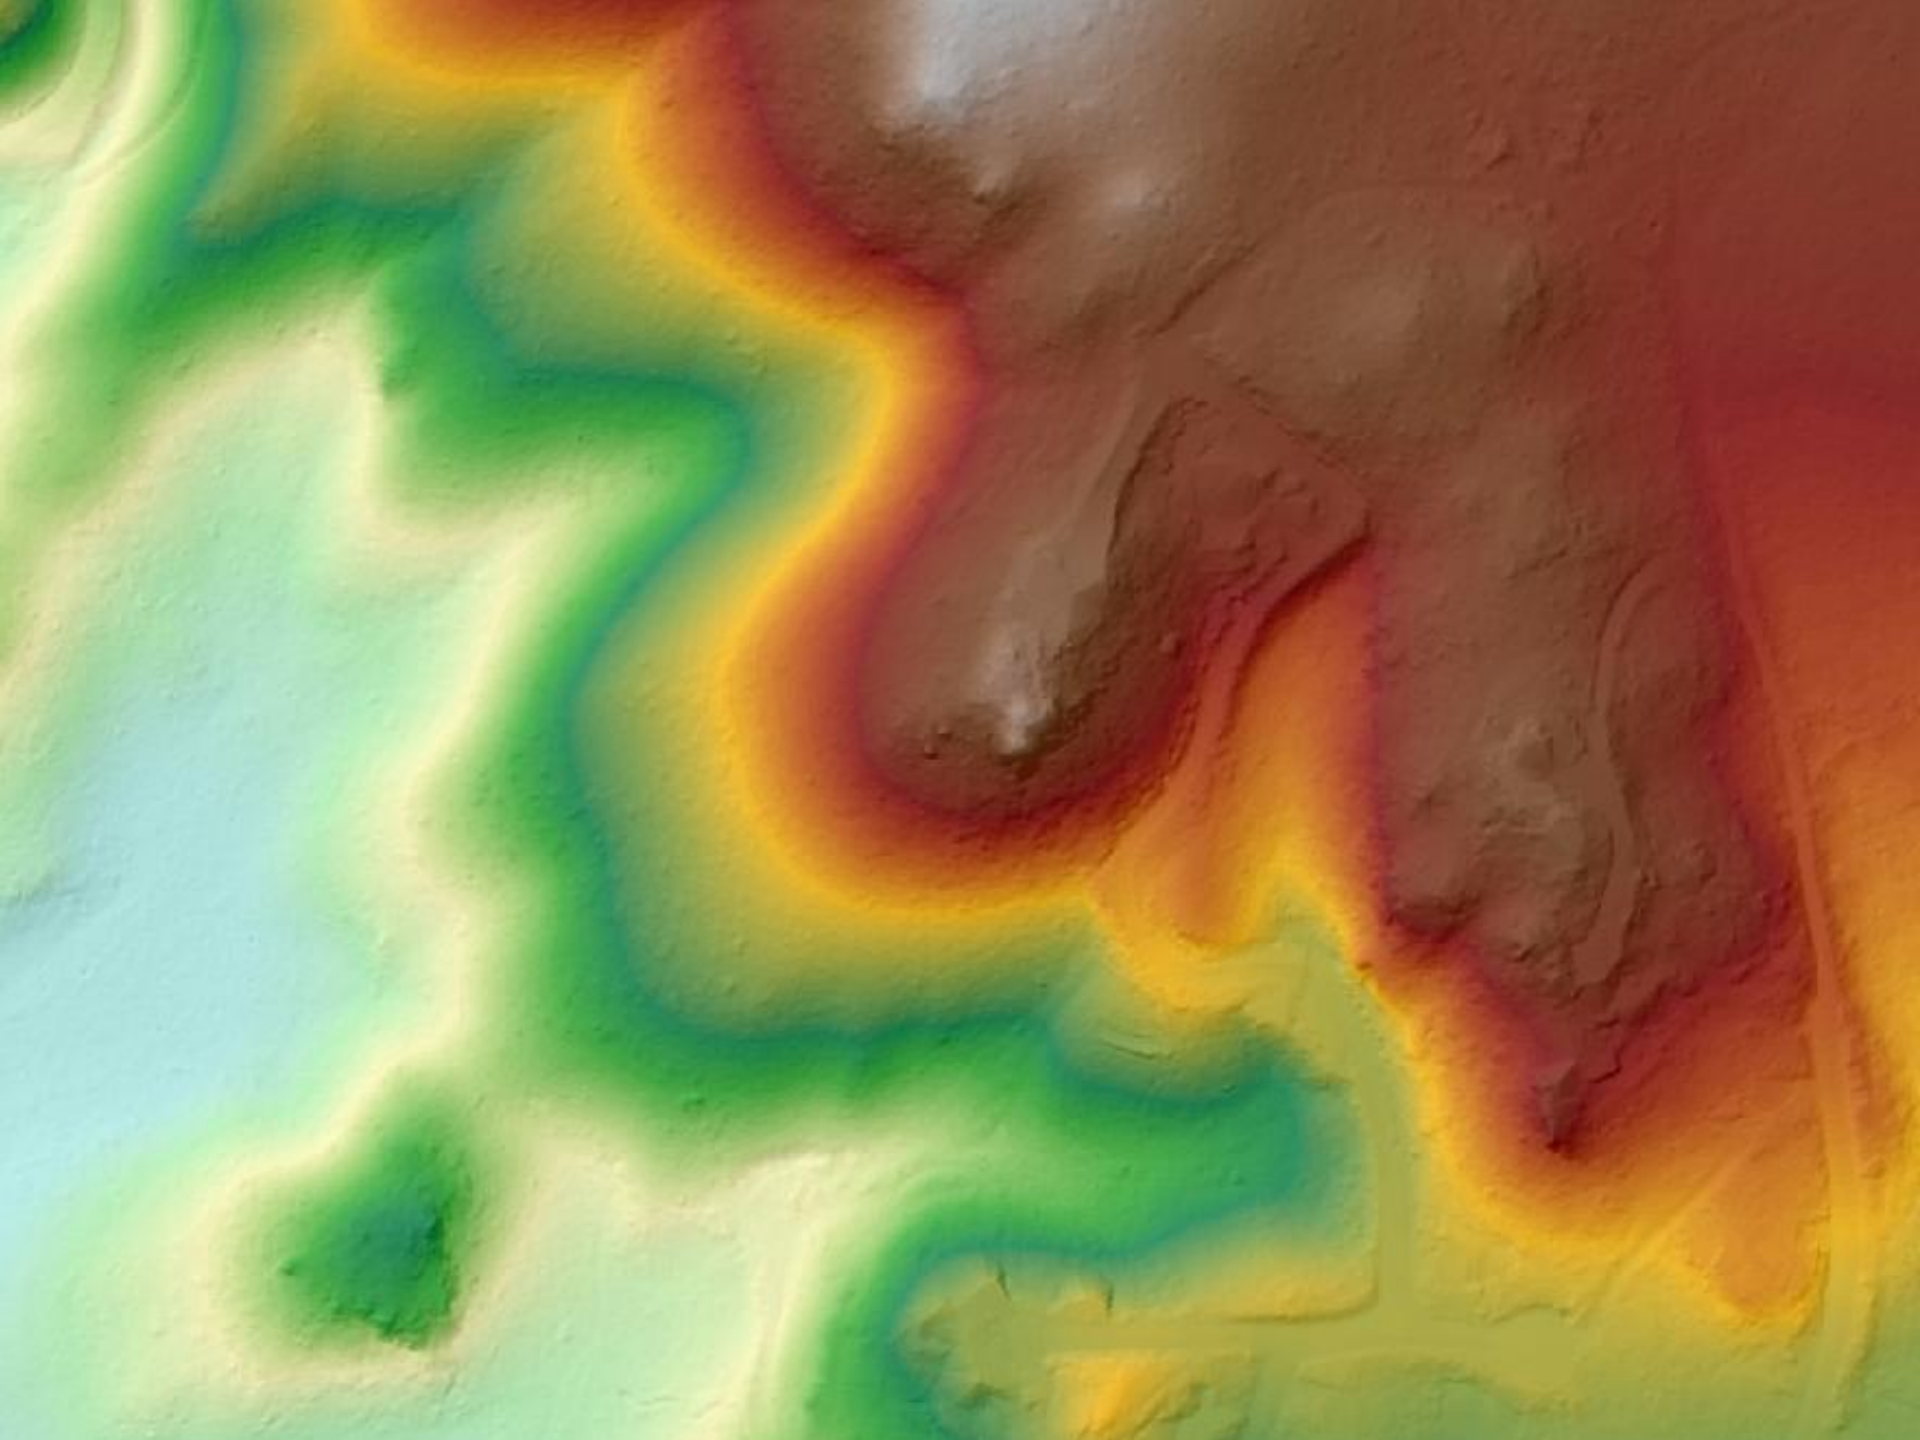

TM, © 1989 GORGON CINEMAS, INC. ALL RIGHTS RESERVED.

PIER ALLEN ROBINSON

With Bare Ground
Topography

A B C D E F G H I J

With Topography
Removed

A B C D E F G H I J

Way

Cole Circle

Dale Dr

First Creek

Suc

Silver

Ponderosa Ave

Logpole Dr

Red Cedar Dr

Vue Ct