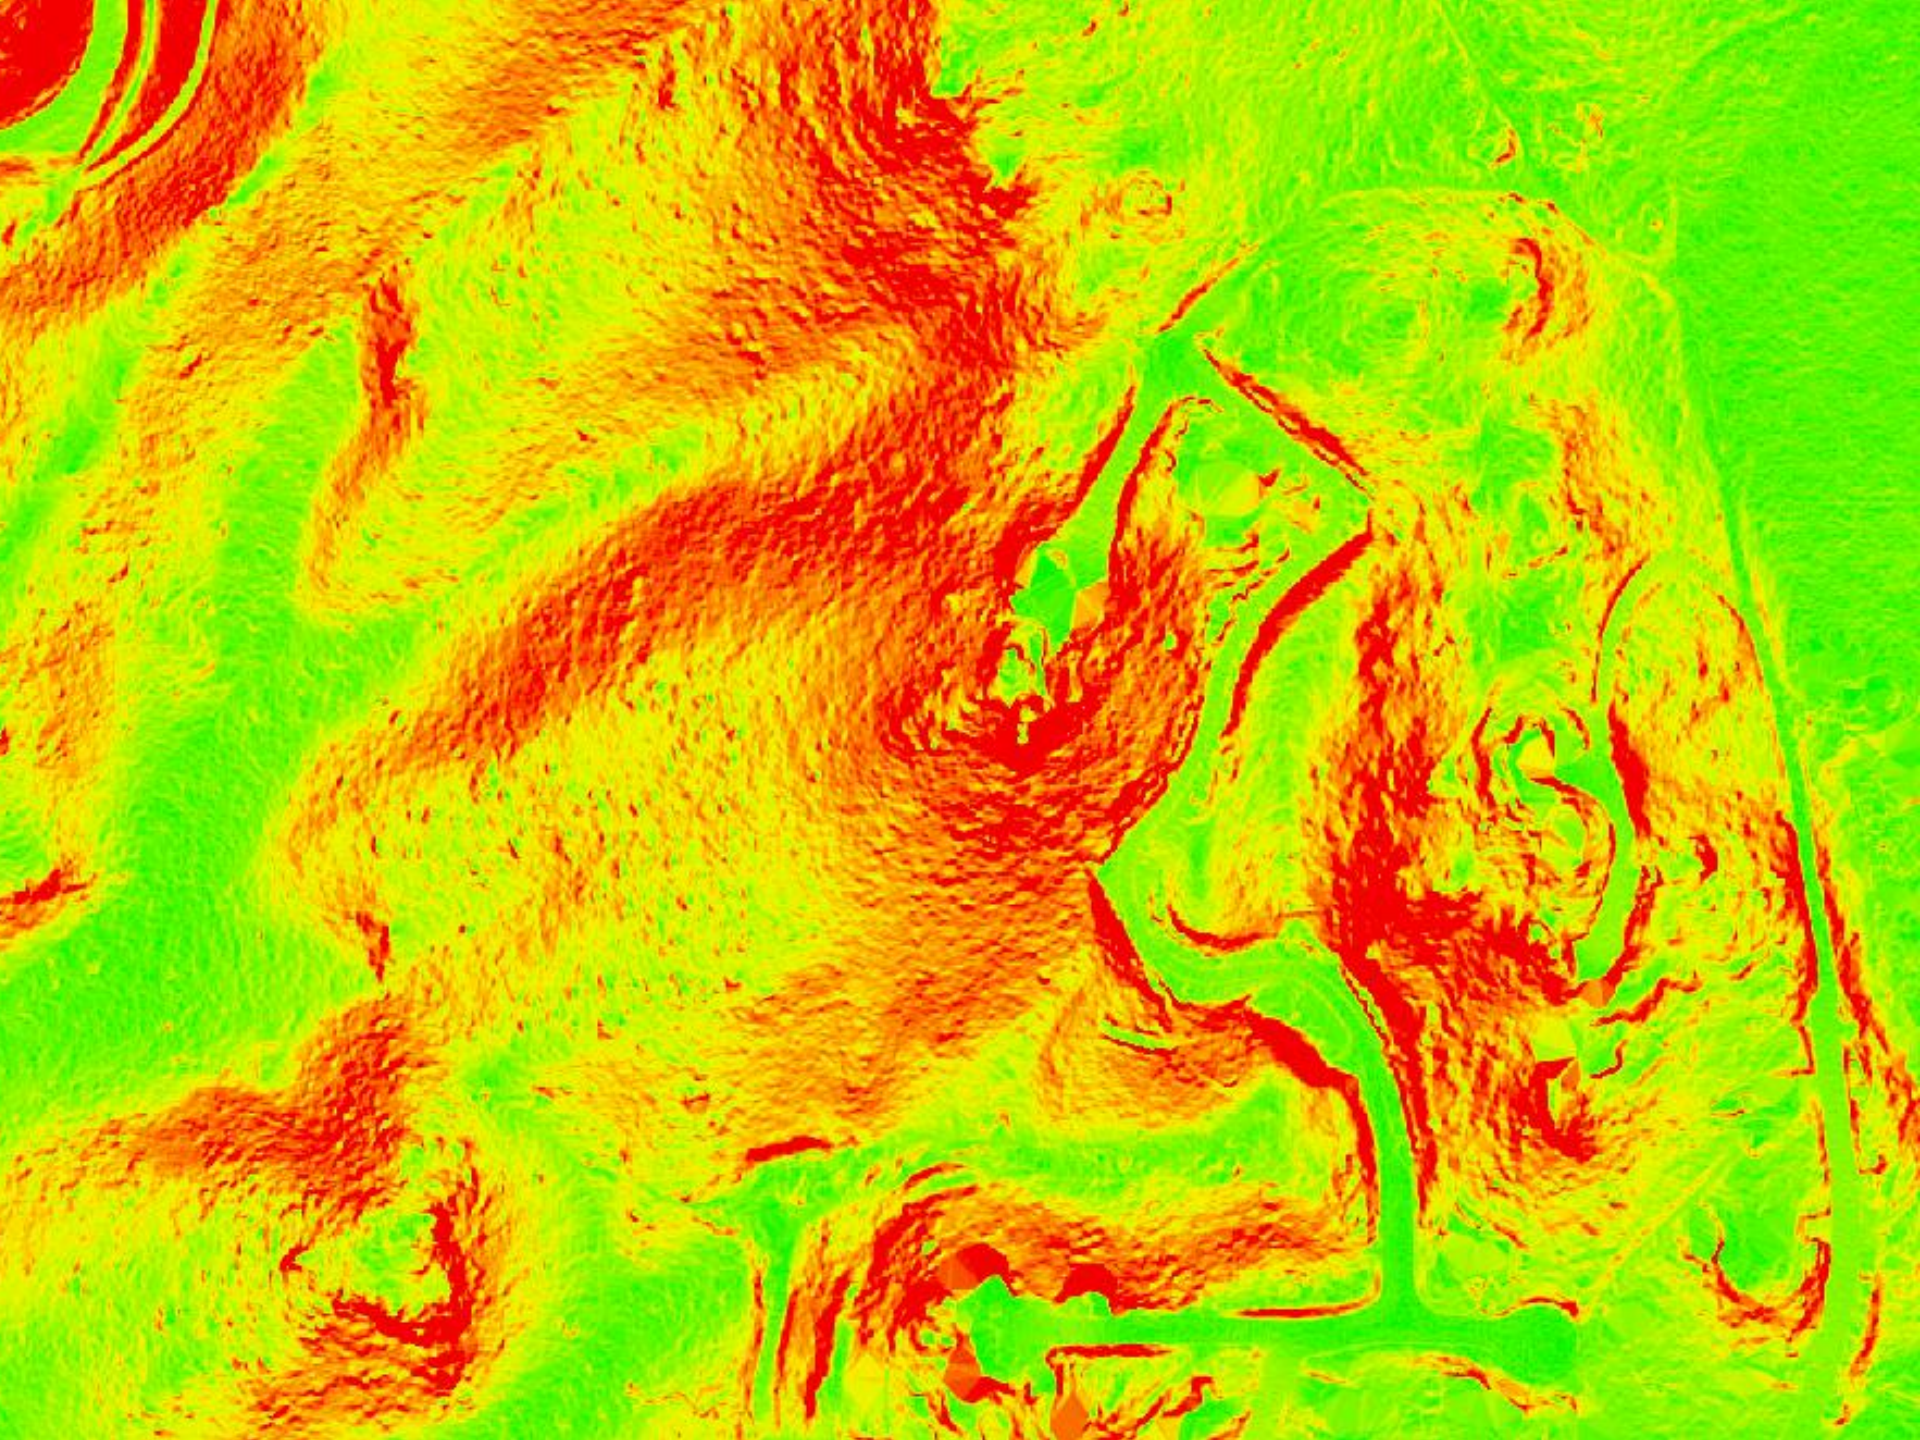

TM, © 1989 GORGON CINEMAS, INC. ALL RIGHTS RESERVED.

PIER ALLEN ROBINSON

With Bare Ground
Topography

A B C D E F G H I J

With Topography
Removed

A B C D E F G H I J

Way

Cole Circle